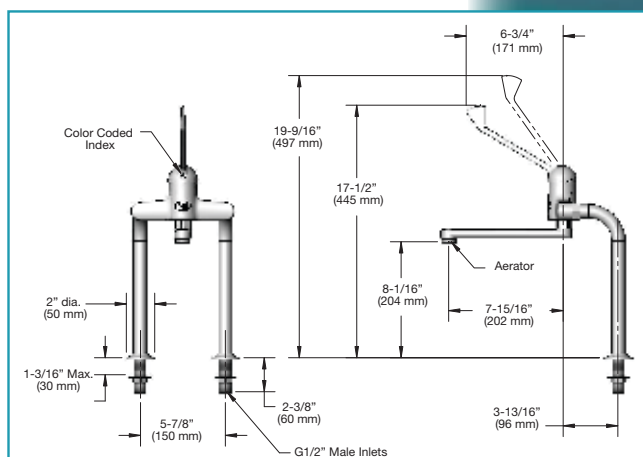

DECK MOUNTED FAUCETS

EA-2DF14
Deck Mount Faucet
(shown right)

- Single lever base faucet with 350 mm (14") swing nozzle and aerator and 3-wing handles
- 190 mm (7-1/2") clearance

EA-2DF14-300
Deck Mount Faucet
(shown right)

- Same as EA-2DF14 except with 300 mm (11-13/16") clearance

EA-2DF14-500
Deck Mount Faucet (drawing)

- Same as EA-2DF14 except with 500 mm (19-11/16") clearance

EA-2DF14-600
Deck Mount Faucet (drawing)

- Same as EA-2DF14 except with 600 mm (23-5/8") clearance

DECK and WALL MOUNTED SINGLE LEVER FAUCETS

iLine
by **L&S**

EA-6WF08-LH Single Lever Wall Mount Submarine Faucet

- Single lever wall mount faucet with 204 mm (8") swing spout and long handle

EA-6DF08-LH-200 Single Lever Deck Mount Submarine Faucet

- Single lever deck mount faucet with 204 mm (8") swing spout and long handle

Represented by

iLine

by 

T&S Brass and Bronze Works, Inc.

www.tsbrass.com

2 Saddleback Cove • P.O. Box 1088 • Travelers Rest, SC 29690