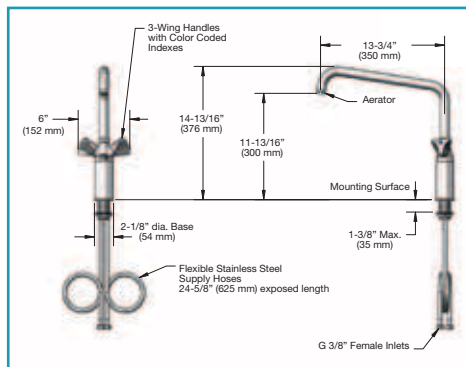

EA-2DF12-500 Deck Mount Faucet

- Same as EA-2DF12 except with 500 mm (19-11/16") clearance

EA-2DF12-600 Deck Mount Faucet

- Same as EA-2DF12 except with 600 mm (23-5/8") clearance

iLine

by 

Smart International Foodservice Solutions

DECK MOUNTED FAUCETS

EA-2DF14
Deck Mount Faucet
(shown right)

- Single lever base faucet with 350 mm (14") swing nozzle and aerator and 3-wing handles
- 190 mm (7-1/2") clearance

EA-2DF14-300
Deck Mount Faucet
(shown right)

- Same as EA-2DF14 except with 300 mm (11-13/16") clearance

EA-2DF14-500
Deck Mount Faucet (drawing)

- Same as EA-2DF14 except with 500 mm (19-11/16") clearance

EA-2DF14-600
Deck Mount Faucet (drawing)

- Same as EA-2DF14 except with 600 mm (23-5/8") clearance

DECK and WALL MOUNTED SINGLE LEVER FAUCETS

iLine
by **L&S**

EA-6WF08-LH Single Lever Wall Mount Submarine Faucet

- Single lever wall mount faucet with 204 mm (8") swing spout and long handle

EA-6DF08-LH-200 Single Lever Deck Mount Submarine Faucet