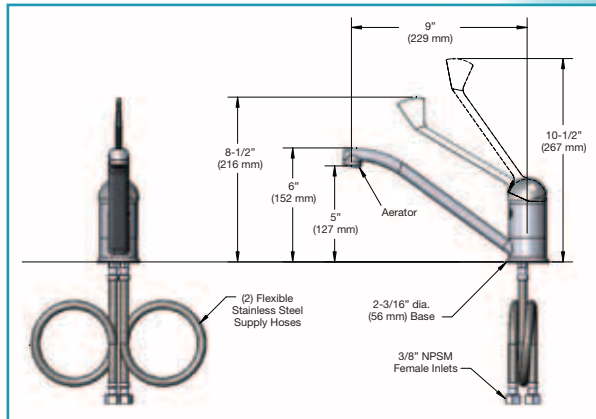

PRE-RINSE UNITS

EA-1DP00
Deck Mount Pre-Rinse Unit
(shown left)

- Single lever base faucet pre-rinse unit with EB-0107 spray valve and 305 mm (12") wall bracket

EA-1DP12
Deck Mount
Pre-Rinse Unit

- Same as EA-1DP00 except includes 305 mm (12") add-on faucet with 3-wing handle

DECK MOUNTED FAUCETS

EA-1DF09-LH Deck Mount Faucet

- Long single lever handle faucet with swing nozzle

EA-2DF09 Deck Mount Double Spindle Pot Filler Faucet

- 3-wing handle faucet with swivel nozzle and aerator

EA-2DF09

EA-1DF08-300 Deck Mount Single Lever Pot Filler Faucet

- Single deck mount high rise faucet with swivel nozzle and aerator

EA-1DF08-500 Deck Mount Single Lever Pot Filler Faucet (shown left)

- Same as EA-1DF08-300 except faucet is 483 mm (19") tall

iLine

by 

Smart International Foodservice Solutions

DECK MOUNTED FAUCETS

EA-2DF12 Deck Mount Faucet

- Single lever base faucet with 305 mm (12") swing nozzle and aerator and 3-wing handles
- 190 mm (7-1/2") clearance