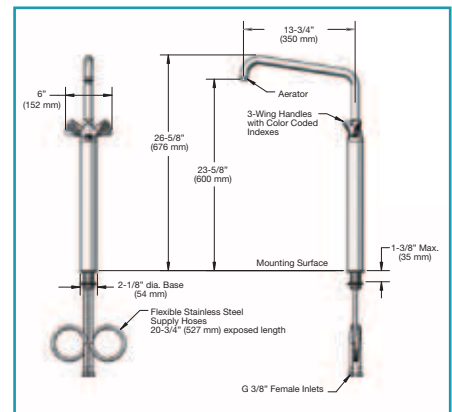

DECK MOUNTED FAUCETS

EA-2DF14
Deck Mount Faucet
(shown right)

- Single lever base faucet with 350 mm (14") swing nozzle and aerator and 3-wing handles
- 190 mm (7-1/2") clearance

EA-2DF14-300
Deck Mount Faucet
(shown right)

- Same as EA-2DF14 except with 300 mm (11-13/16") clearance

EA-2DF14-500
Deck Mount Faucet (drawing)

- Same as EA-2DF14 except with 500 mm (19-11/16") clearance

EA-2DF14-600
Deck Mount Faucet (drawing)

- Same as EA-2DF14 except with 600 mm (23-5/8") clearance

DECK and WALL MOUNTED SINGLE LEVER FAUCETS

iLine
by **L&S**

EA-6WF08-LH Single Lever Wall Mount Submarine Faucet

- Single lever wall mount faucet with 204 mm (8") swing spout and long handle

EA-6DF08-LH-200 Single Lever Deck Mount Submarine Faucet