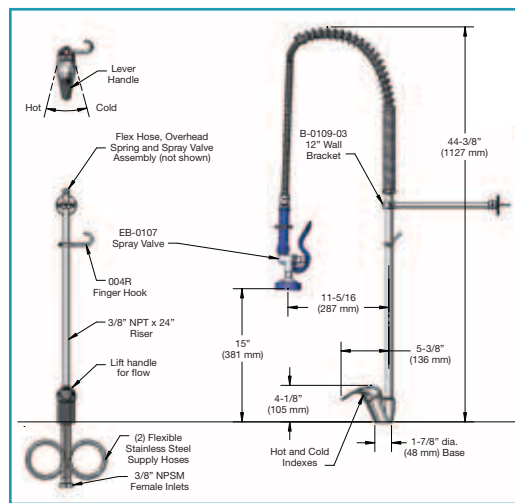

PRE-RINSE UNITS

EA-1DP00
Deck Mount Pre-Rinse Unit
(shown left)

- Single lever base faucet pre-rinse unit with EB-0107 spray valve and 305 mm (12") wall bracket

EA-1DP12
Deck Mount
Pre-Rinse Unit

- Same as EA-1DP00 except includes 305 mm (12") add-on faucet with 3-wing handle

EA-2DF09

EA-1DF08-300 Deck Mount Single Lever Pot Filler Faucet

- Single deck mount high rise faucet with swivel nozzle and aerator

EA-1DF08-500 Deck Mount Single Lever Pot Filler Faucet (shown left)

- Same as EA-1DF08-300 except faucet is 483 mm (19") tall

iLine

by 

Smart International Foodservice Solutions

DECK MOUNTED FAUCETS

EA-2DF12 Deck Mount Faucet

- Single lever base faucet with 305 mm (12") swing nozzle and aerator and 3-wing handles
- 190 mm (7-1/2") clearance

DECK and WALL MOUNTED SINGLE LEVER FAUCETS

iLine
by **L&S**

EA-6WF08-LH Single Lever Wall Mount Submarine Faucet

- Single lever wall mount faucet with 204 mm (8") swing spout and long handle

EA-6DF08-LH-200 Single Lever Deck Mount Submarine Faucet