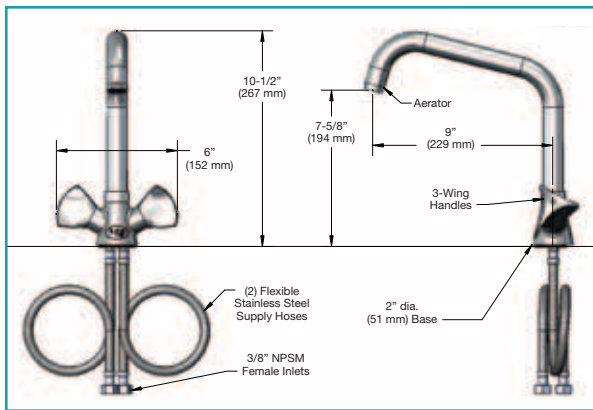

PRE-RINSE UNITS

EA-1DP00
Deck Mount Pre-Rinse Unit
(shown left)

- Single lever base faucet pre-rinse unit with EB-0107 spray valve and 305 mm (12") wall bracket

EA-1DP12
Deck Mount
Pre-Rinse Unit

- Same as EA-1DP00 except includes 305 mm (12") add-on faucet with 3-wing handle

DECK MOUNTED FAUCETS

EA-1DF09-LH Deck Mount Faucet

- Long single lever handle faucet with swing nozzle

EA-2DF09 Deck Mount Double Spindle Pot Filler Faucet

- 3-wing handle faucet with swivel nozzle and aerator

EA-2DF09

EA-1DF08-300 Deck Mount Single Lever Pot Filler Faucet

- Single deck mount high rise faucet with swivel nozzle and aerator

EA-1DF08-500 Deck Mount Single Lever Pot Filler Faucet (shown left)

- Same as EA-1DF08-300 except faucet is 483 mm (19") tall

iLine

by 

Smart International Foodservice Solutions

DECK MOUNTED FAUCETS

EA-2DF12 Deck Mount Faucet

- Single lever base faucet with 305 mm (12") swing nozzle and aerator and 3-wing handles
- 190 mm (7-1/2") clearance