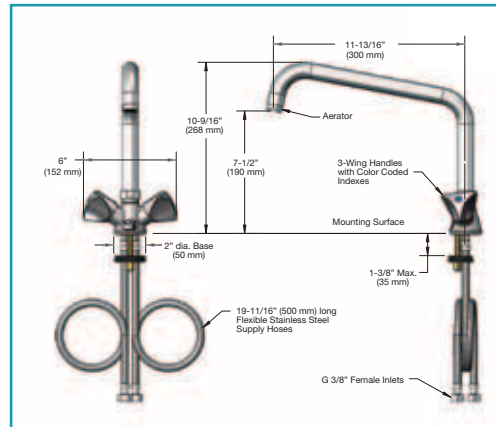

PRE-RINSE UNITS

EA-1DP00
Deck Mount Pre-Rinse Unit
(shown left)

- Single lever base faucet pre-rinse unit with EB-0107 spray valve and 305 mm (12") wall bracket

EA-1DP12
Deck Mount
Pre-Rinse Unit

- Same as EA-1DP00 except includes 305 mm (12") add-on faucet with 3-wing handle

EA-2DF09

EA-1DF08-300 Deck Mount Single Lever Pot Filler Faucet

- Single deck mount high rise faucet with swivel nozzle and aerator

EA-1DF08-500 Deck Mount Single Lever Pot Filler Faucet (shown left)

- Same as EA-1DF08-300 except faucet is 483 mm (19") tall

iLine

by 

Smart International Foodservice Solutions

DECK MOUNTED FAUCETS

EA-2DF12 Deck Mount Faucet

- Single lever base faucet with 305 mm (12") swing nozzle and aerator and 3-wing handles
- 190 mm (7-1/2") clearance

EA-2DF12-150 Deck Mount Faucet

- Same as EA-2DF12 except with 150 mm (5-15/16") clearance

EA-2DF12-300 Deck Mount Faucet

- Same as EA-2DF12 except with 300 mm (11-13/16") clearance

DECK MOUNTED FAUCETS

iLine
by L&S