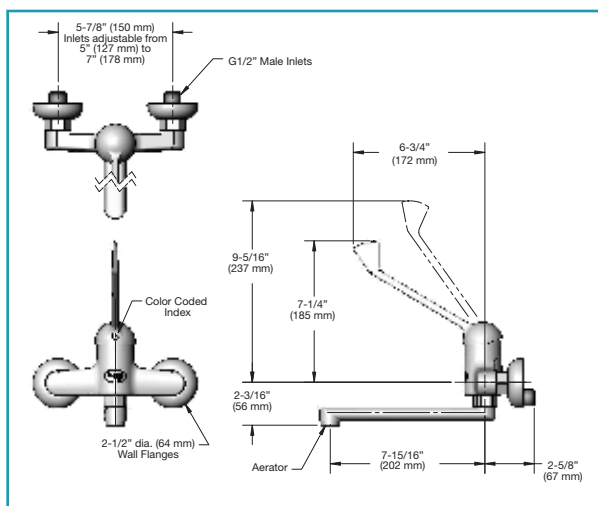

DECK MOUNTED FAUCETS

EA-2DF14
Deck Mount Faucet
(shown right)

- Single lever base faucet with 350 mm (14") swing nozzle and aerator and 3-wing handles
- 190 mm (7-1/2") clearance

EA-2DF14-300
Deck Mount Faucet
(shown right)

- Same as EA-2DF14 except with 300 mm (11-13/16") clearance

EA-2DF14-500
Deck Mount Faucet (drawing)

- Same as EA-2DF14 except with 500 mm (19-11/16") clearance

EA-2DF14-600
Deck Mount Faucet (drawing)

- Same as EA-2DF14 except with 600 mm (23-5/8") clearance

DECK and WALL MOUNTED SINGLE LEVER FAUCETS

iLine
by **L&S**

EA-6WF08-LH Single Lever Wall Mount Submarine Faucet

- Single lever wall mount faucet with 204 mm (8") swing spout and long handle

EA-6DF08-LH-200 Single Lever Deck Mount Submarine Faucet