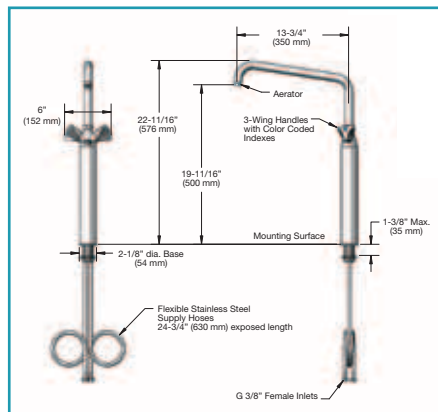

EA-2DF12-500 Deck Mount Faucet

- Same as EA-2DF12 except with 500 mm (19-11/16") clearance

EA-2DF12-600 Deck Mount Faucet

- Same as EA-2DF12 except with 600 mm (23-5/8") clearance

iLine

by 

Smart International Foodservice Solutions

DECK MOUNTED FAUCETS

EA-2DF14
Deck Mount Faucet
(shown right)

- Single lever base faucet with 350 mm (14") swing nozzle and aerator and 3-wing handles
- 190 mm (7-1/2") clearance

EA-2DF14-300
Deck Mount Faucet
(shown right)

- Same as EA-2DF14 except with 300 mm (11-13/16") clearance

EA-2DF14-500
Deck Mount Faucet (drawing)

- Same as EA-2DF14 except with 500 mm (19-11/16") clearance

EA-2DF14-600
Deck Mount Faucet (drawing)

- Same as EA-2DF14 except with 600 mm (23-5/8") clearance

DECK and WALL MOUNTED SINGLE LEVER FAUCETS

iLine
by **L&S**

EA-6WF08-LH Single Lever Wall Mount Submarine Faucet

- Single lever wall mount faucet with 204 mm (8") swing spout and long handle

EA-6DF08-LH-200 Single Lever Deck Mount Submarine Faucet