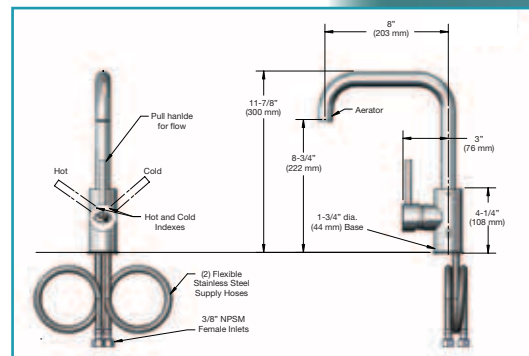

PRE-RINSE UNITS

EA-1DP00
Deck Mount Pre-Rinse Unit
(shown left)

- Single lever base faucet pre-rinse unit with EB-0107 spray valve and 305 mm (12") wall bracket

EA-1DP12
Deck Mount
Pre-Rinse Unit

- Same as EA-1DP00 except includes 305 mm (12") add-on faucet with 3-wing handle

DECK MOUNTED FAUCETS

EA-1DF09-LH Deck Mount Faucet

- Long single lever handle faucet with swing nozzle

EA-2DF09 Deck Mount Double Spindle Pot Filler Faucet

- 3-wing handle faucet with swivel nozzle and aerator

EA-2DF09

EA-1DF08-300 Deck Mount Single Lever Pot Filler Faucet

- Single deck mount high rise faucet with swivel nozzle and aerator

EA-1DF08-500 Deck Mount Single Lever Pot Filler Faucet (shown left)

- Same as EA-1DF08-300 except faucet is 483 mm (19") tall

iLine

by 

Smart International Foodservice Solutions

DECK MOUNTED FAUCETS

EA-2DF12 Deck Mount Faucet

- Single lever base faucet with 305 mm (12") swing nozzle and aerator and 3-wing handles
- 190 mm (7-1/2") clearance