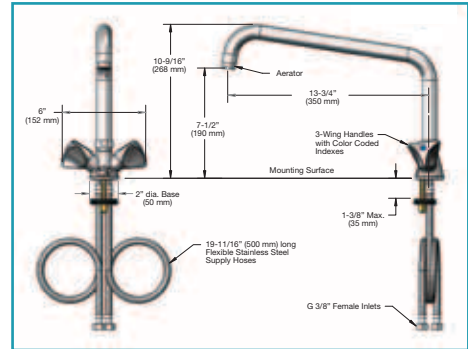

iLine

by 

Smart International Foodservice Solutions

DECK MOUNTED FAUCETS

EA-2DF12 Deck Mount Faucet

- Single lever base faucet with 305 mm (12") swing nozzle and aerator and 3-wing handles
- 190 mm (7-1/2") clearance

EA-2DF12-150 Deck Mount Faucet

- Same as EA-2DF12 except with 150 mm (5-15/16") clearance

EA-2DF12-300 Deck Mount Faucet

- Same as EA-2DF12 except with 300 mm (11-13/16") clearance

DECK MOUNTED FAUCETS

iLine
by L&S

EA-2DF12-500 Deck Mount Faucet

- Same as EA-2DF12 except with 500 mm (19-11/16") clearance

EA-2DF12-600 Deck Mount Faucet

- Same as EA-2DF12 except with 600 mm (23-5/8") clearance

iLine

by 

Smart International Foodservice Solutions

DECK MOUNTED FAUCETS

EA-2DF14
Deck Mount Faucet
(shown right)

- Single lever base faucet with 350 mm (14") swing nozzle and aerator and 3-wing handles
- 190 mm (7-1/2") clearance

EA-2DF14-300
Deck Mount Faucet
(shown right)