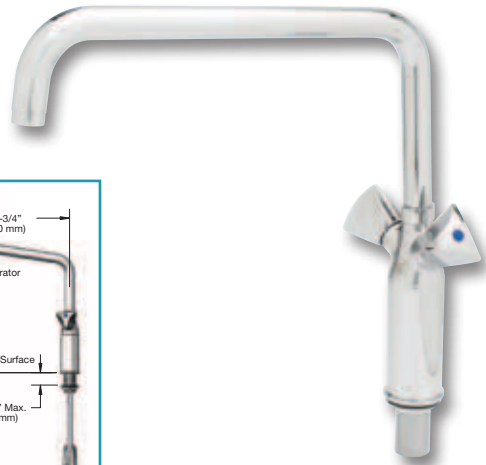

- Same as EA-2DF14 except with 300 mm (11-13/16") clearance

EA-2DF14-500
Deck Mount Faucet (drawing)