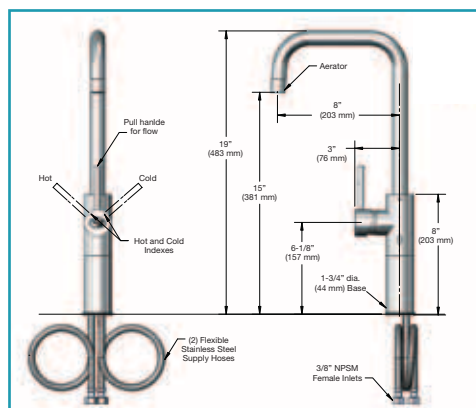

PRE-RINSE UNITS

EA-1DP00
Deck Mount Pre-Rinse Unit
(shown left)

- Single lever base faucet pre-rinse unit with EB-0107 spray valve and 305 mm (12") wall bracket

EA-1DP12
Deck Mount
Pre-Rinse Unit

- Same as EA-1DP00 except includes 305 mm (12") add-on faucet with 3-wing handle

DECK MOUNTED FAUCETS

EA-1DF09-LH Deck Mount Faucet

- Long single lever handle faucet with swing nozzle

EA-2DF09 Deck Mount Double Spindle Pot Filler Faucet

- 3-wing handle faucet with swivel nozzle and aerator

EA-2DF09

EA-1DF08-300 Deck Mount Single Lever Pot Filler Faucet

- Single deck mount high rise faucet with swivel nozzle and aerator

EA-1DF08-500 Deck Mount Single Lever Pot Filler Faucet (shown left)

- Same as EA-1DF08-300 except faucet is 483 mm (19") tall

iLine

by 

Smart International Foodservice Solutions

DECK MOUNTED FAUCETS

EA-2DF12 Deck Mount Faucet

- Single lever base faucet with 305 mm (12") swing nozzle and aerator and 3-wing handles
- 190 mm (7-1/2") clearance