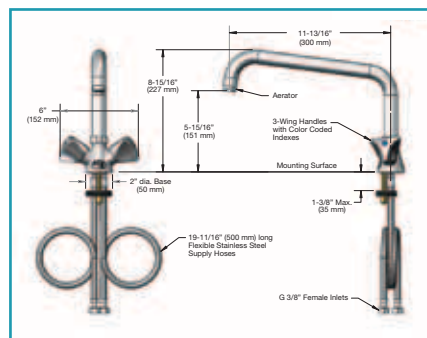

PRE-RINSE UNITS

EA-1DP00
Deck Mount Pre-Rinse Unit
(shown left)

- Single lever base faucet pre-rinse unit with EB-0107 spray valve and 305 mm (12") wall bracket

EA-1DP12
Deck Mount
Pre-Rinse Unit

- Same as EA-1DP00 except includes 305 mm (12") add-on faucet with 3-wing handle

EA-2DF09

EA-1DF08-300 Deck Mount Single Lever Pot Filler Faucet

- Single deck mount high rise faucet with swivel nozzle and aerator

EA-1DF08-500 Deck Mount Single Lever Pot Filler Faucet (shown left)

- Same as EA-1DF08-300 except faucet is 483 mm (19") tall

iLine

by 

Smart International Foodservice Solutions

DECK MOUNTED FAUCETS

EA-2DF12 Deck Mount Faucet

- Single lever base faucet with 305 mm (12") swing nozzle and aerator and 3-wing handles
- 190 mm (7-1/2") clearance

EA-2DF12-150 Deck Mount Faucet

- Same as EA-2DF12 except with 150 mm (5-15/16") clearance

EA-2DF12-300 Deck Mount Faucet

- Same as EA-2DF12 except with 300 mm (11-13/16") clearance

DECK MOUNTED FAUCETS

iLine
by L&S