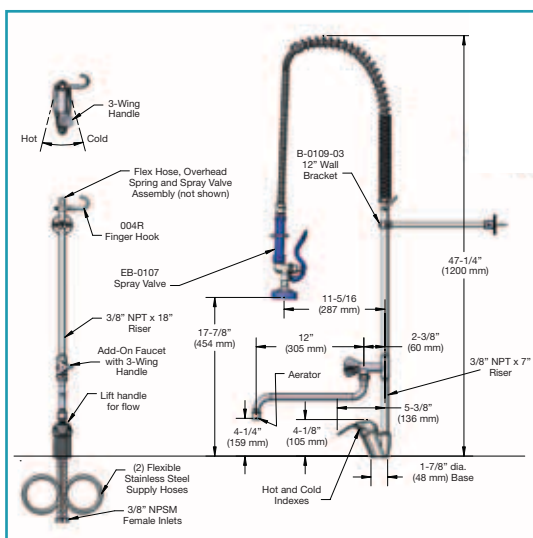

PRE-RINSE UNITS

EA-1DP00
Deck Mount Pre-Rinse Unit
(shown left)

- Single lever base faucet pre-rinse unit with EB-0107 spray valve and 305 mm (12") wall bracket

EA-1DP12
Deck Mount
Pre-Rinse Unit

- Same as EA-1DP00 except includes 305 mm (12") add-on faucet with 3-wing handle

EA-2DF09

EA-1DF08-300 Deck Mount Single Lever Pot Filler Faucet

- Single deck mount high rise faucet with swivel nozzle and aerator

EA-1DF08-500 Deck Mount Single Lever Pot Filler Faucet (shown left)

- Same as EA-1DF08-300 except faucet is 483 mm (19") tall

iLine

by 

Smart International Foodservice Solutions

DECK MOUNTED FAUCETS

EA-2DF12 Deck Mount Faucet

- Single lever base faucet with 305 mm (12") swing nozzle and aerator and 3-wing handles
- 190 mm (7-1/2") clearance

DECK and WALL MOUNTED SINGLE LEVER FAUCETS

iLine
by **L&S**

EA-6WF08-LH Single Lever Wall Mount Submarine Faucet

- Single lever wall mount faucet with 204 mm (8") swing spout and long handle

EA-6DF08-LH-200 Single Lever Deck Mount Submarine Faucet