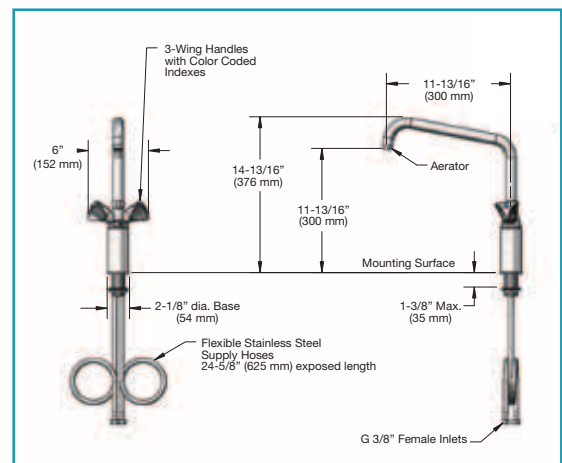

PRE-RINSE UNITS

EA-1DP00
Deck Mount Pre-Rinse Unit
(shown left)

- Single lever base faucet pre-rinse unit with EB-0107 spray valve and 305 mm (12") wall bracket

EA-1DP12
Deck Mount
Pre-Rinse Unit

- Same as EA-1DP00 except includes 305 mm (12") add-on faucet with 3-wing handle

EA-2DF09

EA-1DF08-300 Deck Mount Single Lever Pot Filler Faucet

- Single deck mount high rise faucet with swivel nozzle and aerator

EA-1DF08-500 Deck Mount Single Lever Pot Filler Faucet (shown left)

- Same as EA-1DF08-300 except faucet is 483 mm (19") tall

iLine

by 

Smart International Foodservice Solutions

DECK MOUNTED FAUCETS

EA-2DF12 Deck Mount Faucet

- Single lever base faucet with 305 mm (12") swing nozzle and aerator and 3-wing handles
- 190 mm (7-1/2") clearance

EA-2DF12-150 Deck Mount Faucet

- Same as EA-2DF12 except with 150 mm (5-15/16") clearance

EA-2DF12-300 Deck Mount Faucet

- Same as EA-2DF12 except with 300 mm (11-13/16") clearance

DECK MOUNTED FAUCETS

iLine
by L&S