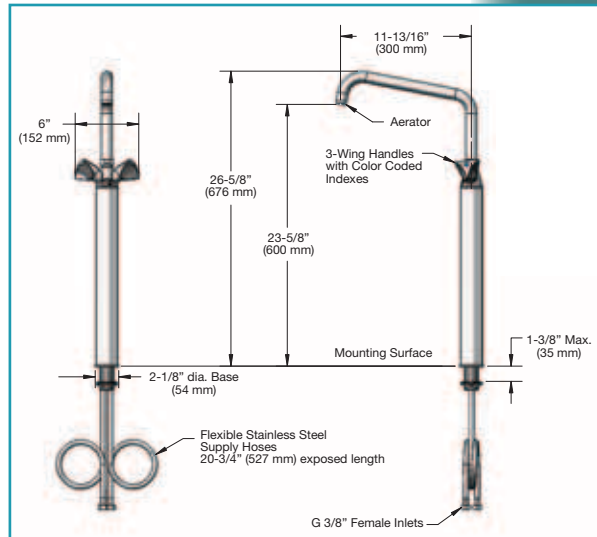

iLine

by 

Smart International Foodservice Solutions

DECK MOUNTED FAUCETS

EA-2DF12 Deck Mount Faucet

- Single lever base faucet with 305 mm (12") swing nozzle and aerator and 3-wing handles
- 190 mm (7-1/2") clearance

EA-2DF12-150 Deck Mount Faucet

- Same as EA-2DF12 except with 150 mm (5-15/16") clearance

EA-2DF12-300 Deck Mount Faucet

- Same as EA-2DF12 except with 300 mm (11-13/16") clearance

DECK MOUNTED FAUCETS

iLine
by L&S

EA-2DF12-500 Deck Mount Faucet

- Same as EA-2DF12 except with 500 mm (19-11/16") clearance

EA-2DF12-600 Deck Mount Faucet

- Same as EA-2DF12 except with 600 mm (23-5/8") clearance

iLine

by 

Smart International Foodservice Solutions

DECK MOUNTED FAUCETS

EA-2DF14
Deck Mount Faucet
(shown right)

- Single lever base faucet with 350 mm (14") swing nozzle and aerator and 3-wing handles
- 190 mm (7-1/2") clearance

EA-2DF14-300
Deck Mount Faucet
(shown right)