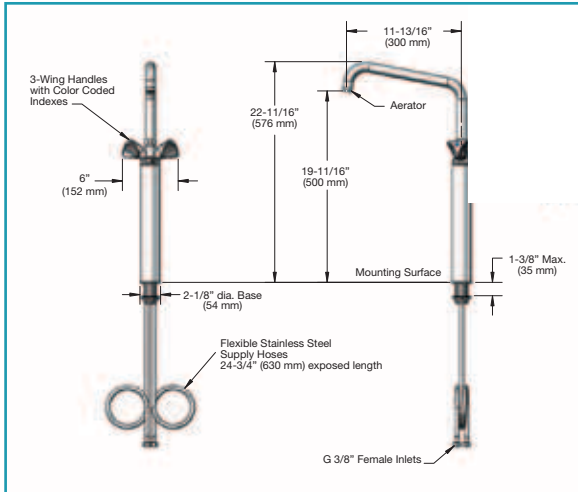

iLine

by 

Smart International Foodservice Solutions

DECK MOUNTED FAUCETS

EA-2DF12 Deck Mount Faucet

- Single lever base faucet with 305 mm (12") swing nozzle and aerator and 3-wing handles
- 190 mm (7-1/2") clearance

EA-2DF12-150 Deck Mount Faucet

- Same as EA-2DF12 except with 150 mm (5-15/16") clearance

EA-2DF12-300 Deck Mount Faucet

- Same as EA-2DF12 except with 300 mm (11-13/16") clearance

DECK MOUNTED FAUCETS

iLine
by L&S

EA-2DF12-500 Deck Mount Faucet

- Same as EA-2DF12 except with 500 mm (19-11/16") clearance

EA-2DF12-600 Deck Mount Faucet

- Same as EA-2DF12 except with 600 mm (23-5/8") clearance

iLine

by 

Smart International Foodservice Solutions

DECK MOUNTED FAUCETS

EA-2DF14
Deck Mount Faucet
(shown right)

- Single lever base faucet with 350 mm (14") swing nozzle and aerator and 3-wing handles
- 190 mm (7-1/2") clearance

EA-2DF14-300
Deck Mount Faucet
(shown right)