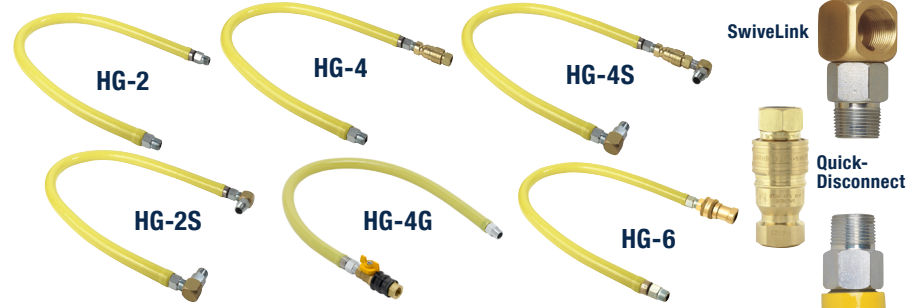

## Single Lever FAUCETS

**B-2701-VF05**  
0.5 GPM VR  
non-aerated outlet

**B-2703**  
0.5 GPM VR  
non-aerated outlet

**B-2711-VF05**  
4" centerset, 0.5 GPM VR  
non-aerated outlet

**Single Lever Faucets CARTRIDGE Replacement:**  
• Order: #013111-45  
**Handle:**  
• Order: #013113-45

## Gas APPLIANCE HOSES

### Safe-T-Link Gas Appliance Connectors

- **HG-2 Series** – two FreeSpin fittings (360° rotation)
- **HG-2S Series** – two SwiveLink fittings (increased mobility/space saving)
- **HG-4 Series** – one quick-disconnect
- **HG-4G Series** – quick-disconnect valve (Safe-T-Guard) and FreeSpin Fitting
- **HG-4S Series** – one quick-disconnect, two SwiveLink fittings
- **HG-6 Series** – reversed quick-disconnect fitting