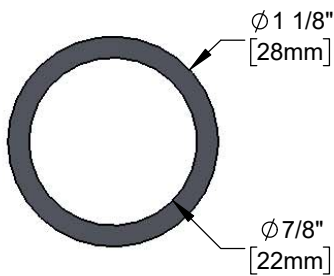

Architect/Engineering Specifications:

1 1/8" synthetic fiber washer for T&S faucets.

Job Name _____
 Model Specified _____ Quantity _____
 Variations Specified _____
 Date _____

Features & Benefits:

- Synthetic fiber washer for T&S faucets
- Material: Synthetic fiber