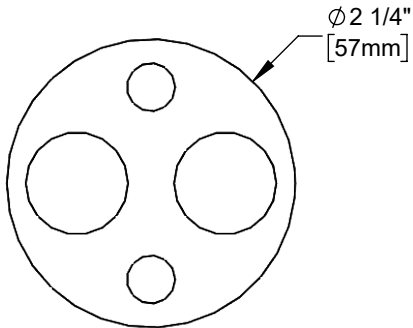

Architect/Engineering Specifications:

2 1/4" zinc-plated steel washer for T&S faucets.

Job Name _____

Model Specified _____ Quantity _____

Variations Specified _____

Date _____

Features & Benefits:

- Zinc-plated steel washer for T&S faucets
- Material: Zinc-plated steel