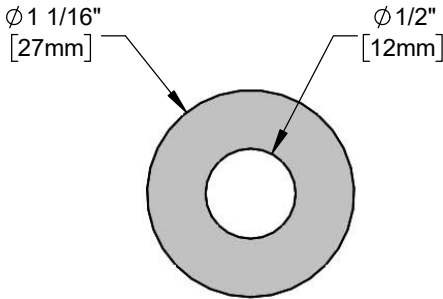

Architect/Engineering Specifications:

1 1/16" Forbon washer for T&S faucets.

Job Name _____
 Model Specified _____ Quantity _____
 Variations Specified _____
 Date _____

Features & Benefits:

- Forbon washer for T&S faucets
- Material: Forbon