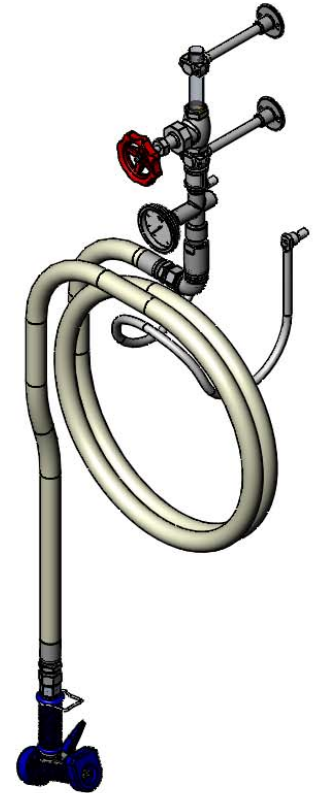

Washdown Stations

MV-1907-12CW

TAG:

Single Temperature Valve

Architect/Engineering Specifications:

Single chrome plated washdown station with 3/4" ball valve, thermometer, wall brackets, hose swivel & hose rack.

Job Name _____
 Model Specified _____ Quantity _____
 Variations Specified _____
 Date _____

Features & Benefits:

- 3/4" globe valve w/ color coded handle
- Chrome plated brass thermometer tee
- Stainless steel thermometer, temperature range 0°F - 200°F
- 3/4" hose swivel
- Stainless steel hose rack w/ mounting hardware
- Material: Brass tee, stainless steel thermometer