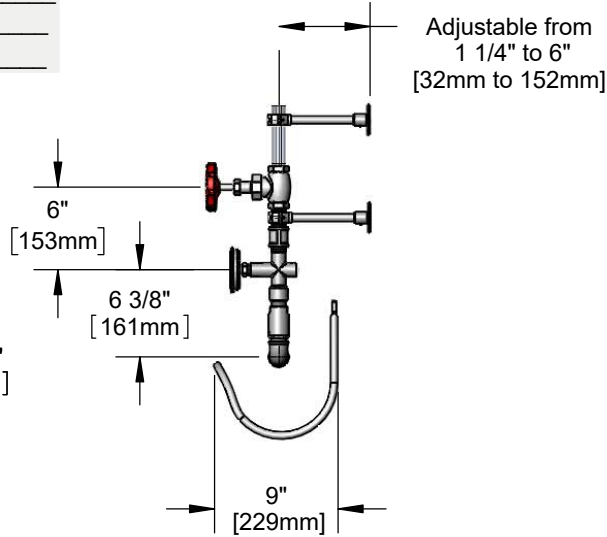

Washdown Stations

MV-1907-12CW

TAG:

Single Temperature Valve

Architect/Engineering Specifications:

Single chrome plated washdown station with 3/4" ball valve, thermometer, wall brackets, hose swivel & hose rack.

Job Name _____
 Model Specified _____ Quantity _____
 Variations Specified _____
 Date _____

Features & Benefits:

- 3/4" globe valve w/ color coded handle
- Chrome plated brass thermometer tee
- Stainless steel thermometer, temperature range 0°F - 200°F
- 3/4" hose swivel
- Stainless steel hose rack w/ mounting hardware
- Material: Brass tee, stainless steel thermometer