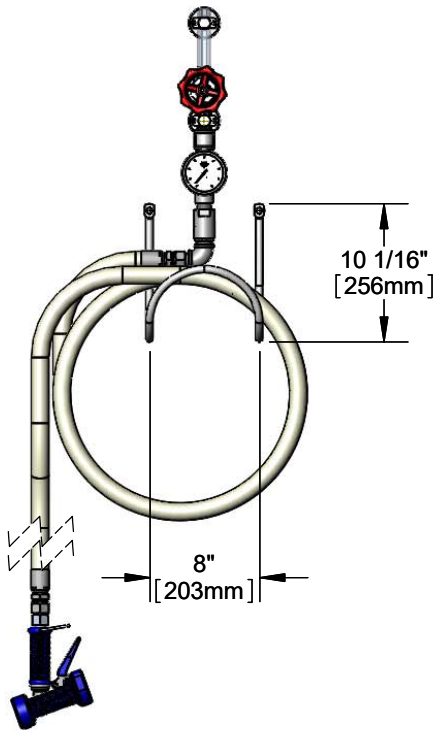

Washdown Stations

MV-1907-12CW

TAG:

Single Temperature Valve

Architect/Engineering Specifications:

Single chrome plated washdown station with 3/4" ball valve, thermometer, wall brackets, hose swivel & hose rack.

Job Name _____
 Model Specified _____ Quantity _____
 Variations Specified _____
 Date _____

Features & Benefits:

- 3/4" globe valve w/ color coded handle
- Chrome plated brass thermometer tee
- Stainless steel thermometer, temperature range 0°F - 200°F
- 3/4" hose swivel
- Stainless steel hose rack w/ mounting hardware
- Material: Brass tee, stainless steel thermometer

Product Compliance:

- NSF 61 Exempt (Non-Potable)

Warranty: One Year (Limited)

Performance Data:

- Pressure: 20 - 125 psi [1.38 - 8.62 bar]
- Temperature: 40°F - 200°F [4.44°C - 93.3°C]
- Flow Rate: 6.99 GPM [26.5 L/min] @ 60 psi [4.14 bar]