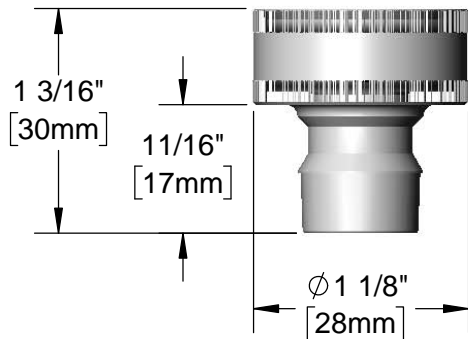

Architect/Engineering Specifications:

3/4" garden hose female quick disconnect plug.

Job Name \_\_\_\_\_  
 Model Specified \_\_\_\_\_ Quantity \_\_\_\_\_  
 Variations Specified \_\_\_\_\_  
 Date \_\_\_\_\_

Features & Benefits:

- Chrome plated brass quick-connect socket with washer
- 3/4" garden hose male outlet
- Material: Chrome plated brass

Product Compliance:

- NSF 61 Exempt (Non-Potable)

Warranty: One Year (Limited)