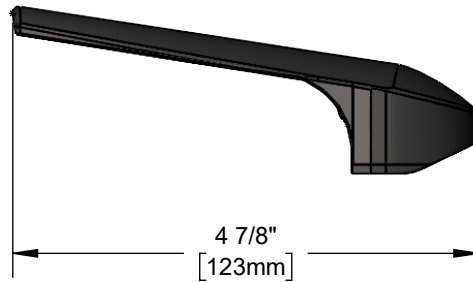

**Architect/Engineering Specifications:**

Matte black brass single lever handle with temperature index, set screw and hex wrench.

Job Name \_\_\_\_\_

Model Specified \_\_\_\_\_ Quantity \_\_\_\_\_

Variations Specified \_\_\_\_\_

Date \_\_\_\_\_

**Features & Benefits:**

- Matte black brass LakeCrest single lever handle
- Temperature index, set screw and hex wrench included
- Material: Matte black brass

**Product Compliance:**

- N/A