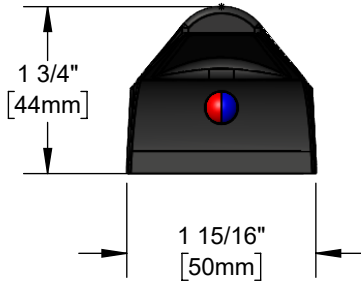

**Architect/Engineering Specifications:**

Matte black brass single lever handle with temperature index, set screw and hex wrench.

Job Name \_\_\_\_\_

Model Specified \_\_\_\_\_ Quantity \_\_\_\_\_

Variations Specified \_\_\_\_\_

Date \_\_\_\_\_

**Features & Benefits:**

- Matte black brass LakeCrest single lever handle
- Temperature index, set screw and hex wrench included
- Material: Matte black brass

**Product Compliance:**

- N/A