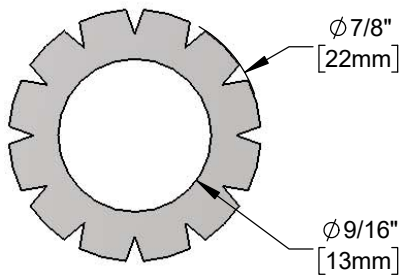

Architect/Engineering Specifications:

7/8" brass star washer T&S faucets.

Job Name \_\_\_\_\_  
 Model Specified \_\_\_\_\_ Quantity \_\_\_\_\_  
 Variations Specified \_\_\_\_\_  
 Date \_\_\_\_\_

Features & Benefits:

- Star washer for T&S faucets
- Material: Brass

Product Compliance:

- N/A

Warranty: One Year (Limited)

Performance Data:

- N/A