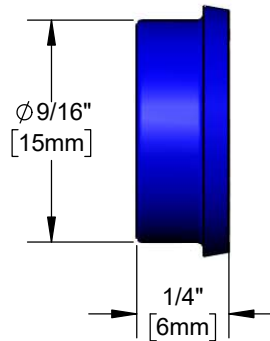

Architect/Engineering Specifications:

Blue "CW" plastic lab index with T&S logo.

Job Name _____
 Model Specified _____ Quantity _____
 Variations Specified _____
 Date _____

Features & Benefits:

- Blue "CW" plastic lab index with T&S logo
- Presses into recess in old style handles
- Material: Polypropylene