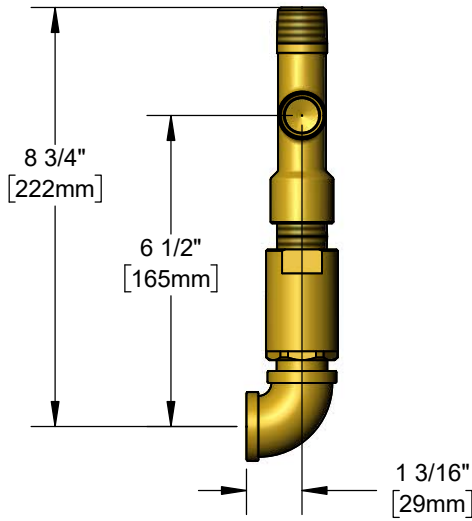

**Architect/Engineering Specifications:**

3/4" washdown hose swivel with thermometer tee.

Job Name \_\_\_\_\_  
 Model Specified \_\_\_\_\_ Quantity \_\_\_\_\_  
 Variations Specified \_\_\_\_\_  
 Date \_\_\_\_\_

**Features & Benefits:**

- 3/4" washdown hose swivel
- Thermometer tee w/ 1/2" NPT female threads
- Material: Brass

**Product Compliance:**

- NSF 61 Exempt (Non-Potable)

**Warranty:** One Year (Limited)

**Performance Data:**