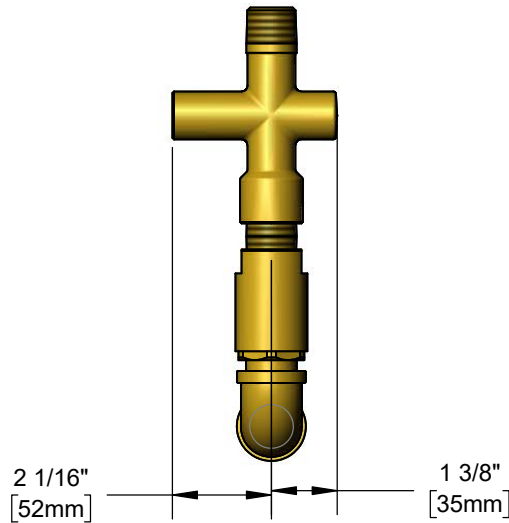

**Architect/Engineering Specifications:**

3/4" washdown hose swivel with thermometer tee.

Job Name \_\_\_\_\_  
 Model Specified \_\_\_\_\_ Quantity \_\_\_\_\_  
 Variations Specified \_\_\_\_\_  
 Date \_\_\_\_\_

**Features & Benefits:**

- 3/4" washdown hose swivel
- Thermometer tee w/ 1/2" NPT female threads
- Material: Brass

**Product Compliance:**

- NSF 61 Exempt (Non-Potable)

**Warranty:** One Year (Limited)

**Performance Data:**