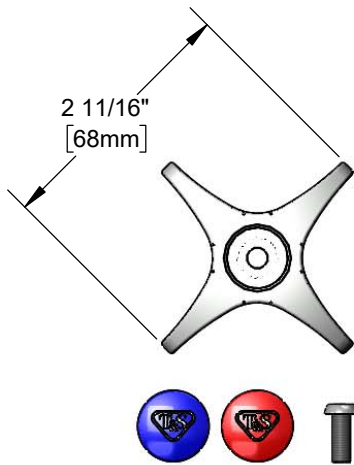

**Architect/Engineering Specifications:**

Polished chrome plated 4-arm handle, red and blue indexes and screw.

Job Name \_\_\_\_\_  
 Model Specified \_\_\_\_\_ Quantity \_\_\_\_\_  
 Variations Specified \_\_\_\_\_  
 Date \_\_\_\_\_

**Features & Benefits:**

- Polished chrome plated 4-arm handle
- Red and blue color coded indexes
- Handle screw
- Fits all T&S branded faucets
- Material: Chrome plated metal handle

**Product Compliance:**