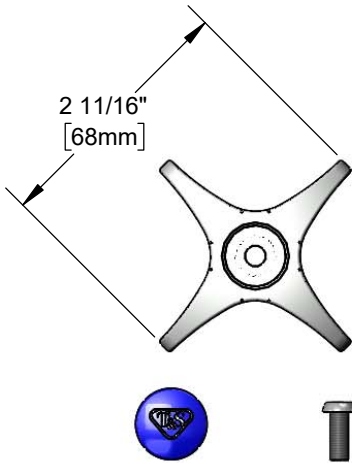

**Architect/Engineering Specifications:**

Polished chrome plated 4-arm handle, blue index and screw.

Job Name \_\_\_\_\_  
 Model Specified \_\_\_\_\_ Quantity \_\_\_\_\_  
 Variations Specified \_\_\_\_\_  
 Date \_\_\_\_\_

**Features & Benefits:**

- Polished chrome plated 4-arm handle
- Blue color coded index
- Handle screw
- Fits all T&S branded faucets
- Material: Chrome plated metal handle

**Product Compliance:**

- N/A

**Warranty:** One Year (Limited)