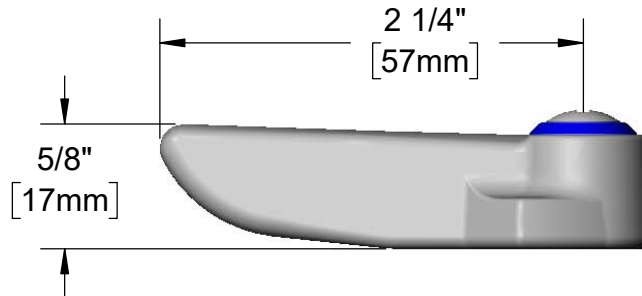

Lever Handle w/ Anti-Microbial Coating

Architect/Engineering Specifications:

Lever handle with anti-microbial coating, blue index and screw. Fits all standard T&S Eterna and Cerama cartridges.

Job Name	_____
Model Specified	_____
Quantity	_____
Variations Specified	_____
Date	_____