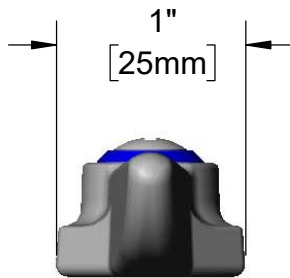

Lever Handle w/ Anti-Microbial Coating

Architect/Engineering Specifications:

Lever handle with anti-microbial coating, blue index and screw. Fits all standard T&S Eterna and Cerama cartridges.

Job Name	_____
Model Specified	_____
Quantity	_____
Variations Specified	_____
Date	_____