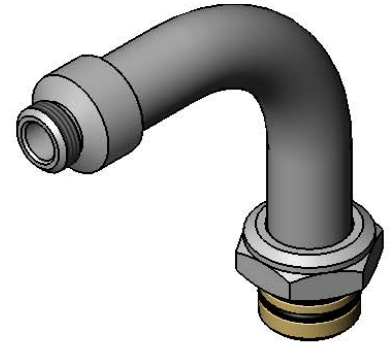

Big-Flo Faucets
BF-0034-A

TAG:

90° Swivel Adapter

Architect/Engineering Specifications:

Big-Flo 90° swivel adapter with 3/4-14 UN male hose outlet. Certified to NSF 61-Section 9 and NSF 372.

Job Name _____
 Model Specified _____ Quantity _____
 Variations Specified _____
 Date _____

Features & Benefits:

- Big-Flo 90° swivel adapter
- 3/4-14 UN male hose outlet
- Material: Chrome plated brass

Product Compliance:

- NSF 61 - Section 9
- NSF 372 (Low Lead Content)

Warranty: One Year (Limited)