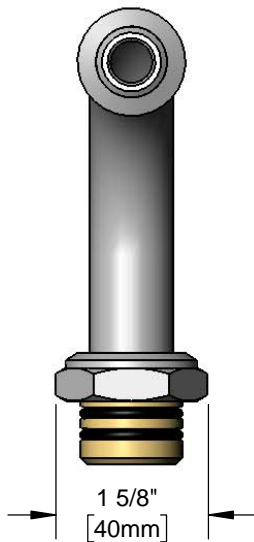

Big-Flo Faucets
BF-0034-A

TAG:

90° Swivel Adapter

Architect/Engineering Specifications:

Big-Flo 90° swivel adapter with 3/4-14 UN male hose outlet. Certified to NSF 61-Section 9 and NSF 372.

Job Name _____
 Model Specified _____ Quantity _____
 Variations Specified _____
 Date _____

Features & Benefits:

- Big-Flo 90° swivel adapter
- 3/4-14 UN male hose outlet
- Material: Chrome plated brass

Product Compliance:

- NSF 61 - Section 9
- NSF 372 (Low Lead Content)

Warranty: One Year (Limited)