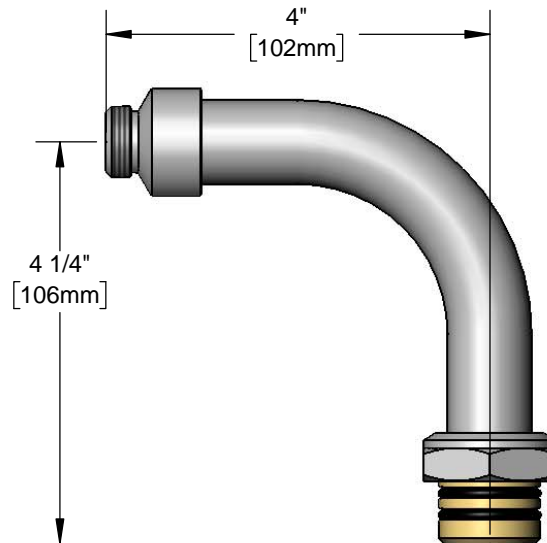

Big-Flo Faucets
BF-0034-A

TAG:

90° Swivel Adapter

Architect/Engineering Specifications:

Big-Flo 90° swivel adapter with 3/4-14 UN male hose outlet. Certified to NSF 61-Section 9 and NSF 372.

Job Name _____
 Model Specified _____ Quantity _____
 Variations Specified _____
 Date _____

Features & Benefits:

- Big-Flo 90° swivel adapter
- 3/4-14 UN male hose outlet
- Material: Chrome plated brass

Product Compliance:

- NSF 61 - Section 9
- NSF 372 (Low Lead Content)

Warranty: One Year (Limited)