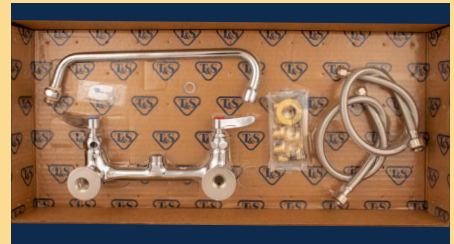

Introducing  
**KIT AND COMBO-KIT MODELS**  
*everything you need in one box*

**CORE MODEL**  
**B-0231**

**INSTALLATION KIT**  
**B-0230-KIT**

Used on wall mounted units with 1/2 NPT female inlets.

**B-0231-KIT**

**KITS INCLUDE** (2) 24" flexible stainless steel supply hoses, (2) 1/2" Inlet Shanks, (2) Close Elbows

**CORE MODEL**  
**B-0221**

**INSTALLATION KIT**  
**B-0425-KIT**

Used on deck mounted units with 1/2 NPT female inlets.

**B-0221-KIT**

**KITS INCLUDE** (2) 24" flexible stainless steel supply hoses and (2) 1/2" NPT shanks, washers and nuts

Introducing  
**KIT AND COMBO-KIT MODELS**  
*everything you need in one box*

**CORE MODEL**  
**B-1141**

Used on deck mounted units with 1/2 NPT male inlets.

**INSTALLATION KIT**  
**B-1100-KIT**

**B-1141-KIT**

**KITS INCLUDE** (2) 24" flexible stainless steel supply hoses w/ 3/8" compression inlet and 1/2" NPSM outlet.