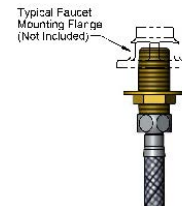

## B-0230-KIT INSTALLATION KIT

used on wall mounted units with 1/2" NPT female inlets.

**B-0230-KIT:** (2) 24" flexible stainless steel supply hoses w/ 3/8" compression inlets, (2) close elbows

ORIGINAL MODEL	NEW (includes Installation Kit)
B-0231	B-0231-KIT
B-0231-CR	B-0231-CR-KIT
B-0133-B	B-0133-B-KIT
B-0133-CR-B	B-0133-CR-B-KIT
B-0133-ADF12-B	B-0133-A12B-KIT
B-0133-12-CR-B	B-0133-12CRBKIT

## B-0425-KIT INSTALLATION KIT

used on deck mounted units with 1/2" NPT female inlets.

**B-0425-KIT:** (2) 24" flexible stainless steel supply hoses w/ 3/8" compression inlet, (2) 1/2" NPT shanks, washers and nuts