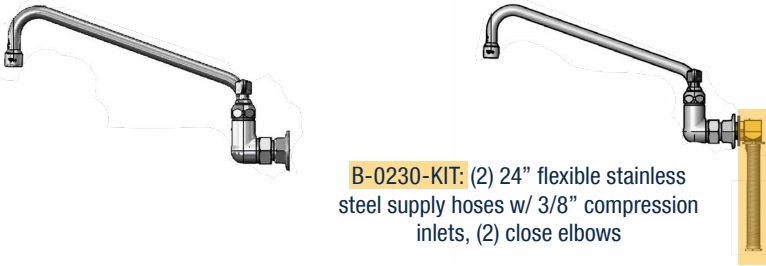

**KITS INCLUDE** (2) 24" flexible stainless steel supply hoses, (2) 1/2" Inlet Shanks, (2) Close Elbows

**CORE MODEL**  
**B-0221**

**INSTALLATION KIT**  
**B-0425-KIT**

Used on deck mounted units with 1/2 NPT female inlets.

Used on deck mounted units with 1/2 NPT male inlets.

**INSTALLATION KIT**  
**B-1100-KIT**

**B-1141-KIT**

**KITS INCLUDE** (2) 24" flexible stainless steel supply hoses w/ 3/8" compression inlet and 1/2" NPSM outlet.

**CORE MODEL**  
**B-1146**

Used on wall mounted units with 1/2 NPT male inlets.

**INSTALLATION KIT**  
**B-1105-KIT**

**B-1146-KIT**

**KITS INCLUDE** (2) 24" flexible stainless steel supply hoses, (2) 1/2" NPT Close Elbows

## B-0230-KIT INSTALLATION KIT

used on wall mounted units with 1/2" NPT female inlets.

**B-0230-KIT:** (2) 24" flexible stainless steel supply hoses w/ 3/8" compression inlets, (2) close elbows

ORIGINAL MODEL	NEW (includes Installation Kit)
B-0231	B-0231-KIT
B-0231-CR	B-0231-CR-KIT
B-0133-B	B-0133-B-KIT
B-0133-CR-B	B-0133-CR-B-KIT
B-0133-ADF12-B	B-0133-A12B-KIT
B-0133-12-CR-B	B-0133-12CRBKIT