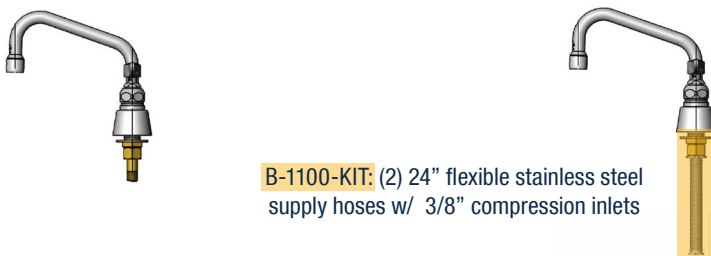

B-1100-KIT: (2) 24" flexible stainless steel supply hoses w/ 3/8" compression inlets

ORIGINAL MODEL	NEW (includes Installation Kit)
B-1141	B-1141-KIT
B-1141-CR	B-1141-CR-KIT