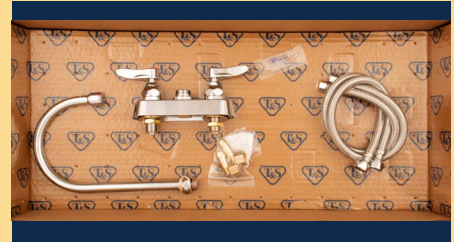

**KITS INCLUDE** (2) 24" flexible stainless steel supply hoses, (2) 1/2" Inlet Shanks, (2) Close Elbows

**CORE MODEL**  
**B-0221**

**INSTALLATION KIT**  
**B-0425-KIT**

Used on deck mounted units with 1/2 NPT female inlets.

**B-0221-KIT**

**KITS INCLUDE** (2) 24" flexible stainless steel supply hoses and (2) 1/2" NPT shanks, washers and nuts

Introducing  
**KIT AND COMBO-KIT MODELS**  
*everything you need in one box*

**CORE MODEL**  
**B-1141**

Used on deck mounted units with 1/2 NPT male inlets.

**INSTALLATION KIT**  
**B-1100-KIT**

**B-1141-KIT**

**KITS INCLUDE** (2) 24" flexible stainless steel supply hoses w/ 3/8" compression inlet and 1/2" NPSM outlet.

**CORE MODEL**  
**B-1146**

Used on wall mounted units with 1/2 NPT male inlets.

**INSTALLATION KIT**  
**B-1105-KIT**

**B-1146-KIT**

**KITS INCLUDE** (2) 24" flexible stainless steel supply hoses, (2) 1/2" NPT Close Elbows