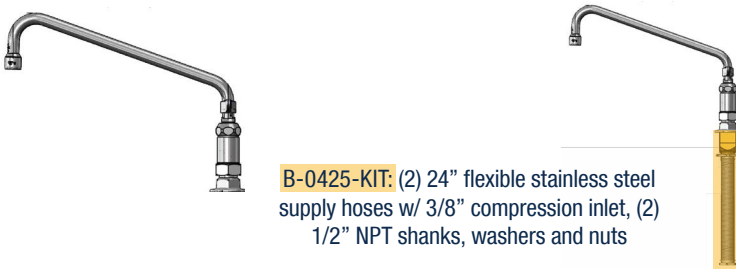

**KITS INCLUDE** (2) 24" flexible stainless steel supply hoses, (2) 1/2" Inlet Shanks, (2) Close Elbows

**CORE MODEL**  
**B-0221**

**INSTALLATION KIT**  
**B-0425-KIT**

Used on deck mounted units with 1/2 NPT female inlets.

## B-0230-KIT INSTALLATION KIT

used on wall mounted units with 1/2" NPT female inlets.

**B-0230-KIT:** (2) 24" flexible stainless steel supply hoses w/ 3/8" compression inlets, (2) close elbows

ORIGINAL MODEL	NEW (includes Installation Kit)
B-0231	B-0231-KIT
B-0231-CR	B-0231-CR-KIT
B-0133-B	B-0133-B-KIT
B-0133-CR-B	B-0133-CR-B-KIT
B-0133-ADF12-B	B-0133-A12B-KIT
B-0133-12-CR-B	B-0133-12CRBKIT

## B-0425-KIT INSTALLATION KIT

used on deck mounted units with 1/2" NPT female inlets.

**B-0425-KIT:** (2) 24" flexible stainless steel supply hoses w/ 3/8" compression inlet, (2) 1/2" NPT shanks, washers and nuts