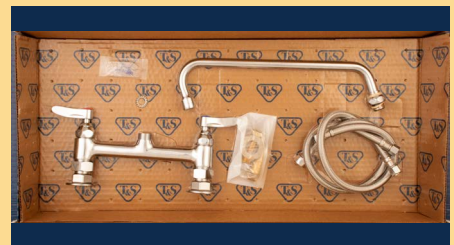

Introducing  
**KIT AND COMBO-KIT MODELS**  
*everything you need in one box*

**CORE MODEL**  
**B-0231**

**INSTALLATION KIT**  
**B-0230-KIT**

Used on wall mounted units with 1/2 NPT female inlets.

**B-0231-KIT**

**KITS INCLUDE** (2) 24" flexible stainless steel supply hoses, (2) 1/2" Inlet Shanks, (2) Close Elbows

**CORE MODEL**  
**B-0221**

**INSTALLATION KIT**  
**B-0425-KIT**

Used on deck mounted units with 1/2 NPT female inlets.

**B-0221-KIT**

**KITS INCLUDE** (2) 24" flexible stainless steel supply hoses and (2) 1/2" NPT shanks, washers and nuts

Introducing  
**KIT AND COMBO-KIT MODELS**  
*everything you need in one box*

**CORE MODEL**  
**B-1141**

Used on deck mounted units with 1/2 NPT male inlets.

**INSTALLATION KIT**  
**B-1100-KIT**

**B-1141-KIT**

**KITS INCLUDE** (2) 24" flexible stainless steel supply hoses w/ 3/8" compression inlet and 1/2" NPSM outlet.