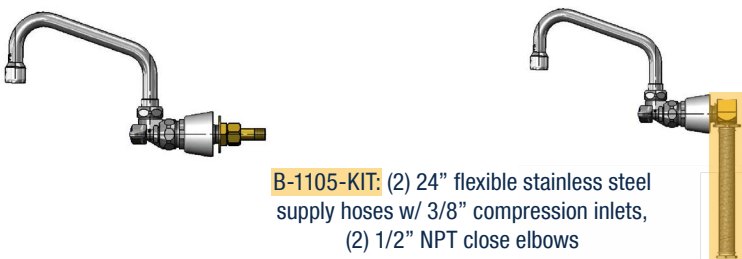

**KITS INCLUDE** (2) 24" flexible stainless steel supply hoses, (2) 1/2" Inlet Shanks, (2) Close Elbows

**CORE MODEL**  
**B-0221**

**INSTALLATION KIT**  
**B-0425-KIT**

Used on deck mounted units with 1/2 NPT female inlets.

## B-0425-KIT INSTALLATION KIT

used on deck mounted units with 1/2" NPT female inlets.

**B-0425-KIT:** (2) 24" flexible stainless steel supply hoses w/ 3/8" compression inlet, (2) 1/2" NPT shanks, washers and nuts

## B-1100-KIT INSTALLATION KIT

used on deck mounted units with 1/2" NPT male inlets.

**B-1100-KIT:** (2) 24" flexible stainless steel supply hoses w/ 3/8" compression inlets

ORIGINAL MODEL	NEW (includes Installation Kit)
B-1141	B-1141-KIT
B-1141-CR	B-1141-CR-KIT

## B-1105-KIT INSTALLATION KIT

used on wall mounted units with 1/2" NPT male inlets.

**B-1105-KIT:** (2) 24" flexible stainless steel supply hoses w/ 3/8" compression inlets, (2) 1/2" NPT close elbows

ORIGINAL MODEL	NEW (includes Installation Kit)
B-1146	B-1146-KIT
B-1146-CR	B-1146-CR-KIT