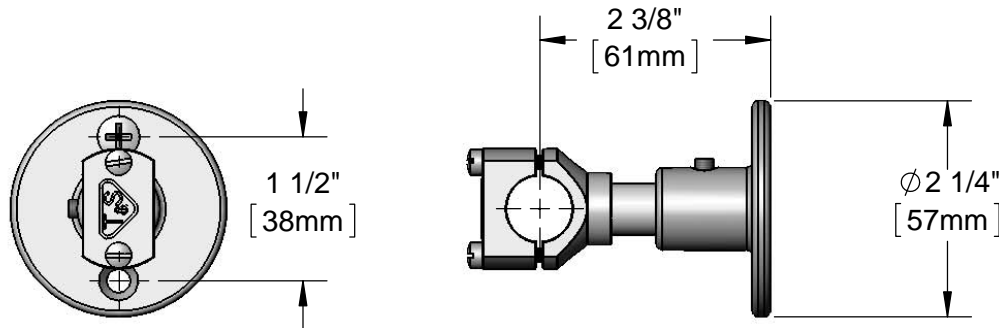

Architect/Engineering Specifications:

Polished chrome plated brass 2 3/8" wall bracket with chrome plated mounting screws.

Job Name _____
 Model Specified _____ Quantity _____
 Variations Specified _____
 Date _____

Features & Benefits:

- Polished chrome plated brass 2 3/8" wall bracket
- Ø2 1/4" wall flange
- Fits 3/8" pipe
- Mounting screws (included)
- Material: Polished chrome plated brass body and chrome plated brass screws