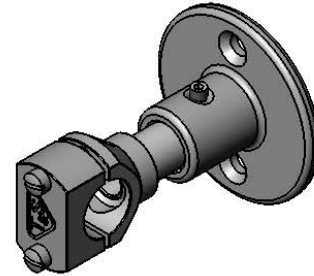

Architect/Engineering Specifications:

Polished chrome plated brass 2 3/8" wall bracket with chrome plated mounting screws.

Job Name _____
 Model Specified _____ Quantity _____
 Variations Specified _____
 Date _____

Features & Benefits:

- Polished chrome plated brass 2 3/8" wall bracket
- Ø2 1/4" wall flange
- Fits 3/8" pipe
- Mounting screws (included)
- Material: Polished chrome plated brass body and chrome plated brass screws