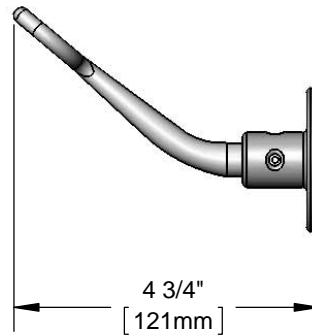

**Pre-Rinse Accessories**  
**B-0166**

TAG:

*Wall Hook*

**Architect/Engineering Specifications:**

Polished chrome plated brass wall mount Hanger hook with 2 1/4" diameter flange and mounting screws.

Job Name \_\_\_\_\_  
 Model Specified \_\_\_\_\_ Quantity \_\_\_\_\_  
 Variations Specified \_\_\_\_\_  
 Date \_\_\_\_\_

**Features & Benefits:**

- Polished chrome plated brass wall mount hanger hook
- Ø2" wall flange
- Includes mounting screws
- Material: Polished chrome plated brass hook and flange

**Product Compliance:**