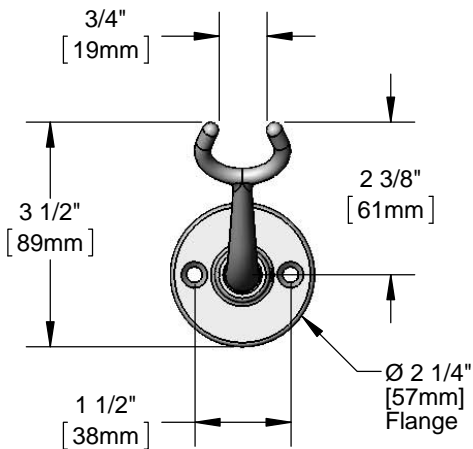

**Pre-Rinse Accessories**  
**B-0166**

TAG:

*Wall Hook*

**Architect/Engineering Specifications:**

Polished chrome plated brass wall mount Hanger hook with 2 1/4" diameter flange and mounting screws.

Job Name \_\_\_\_\_  
 Model Specified \_\_\_\_\_ Quantity \_\_\_\_\_  
 Variations Specified \_\_\_\_\_  
 Date \_\_\_\_\_

**Features & Benefits:**

- Polished chrome plated brass wall mount hanger hook
- Ø2" wall flange
- Includes mounting screws
- Material: Polished chrome plated brass hook and flange

**Product Compliance:**