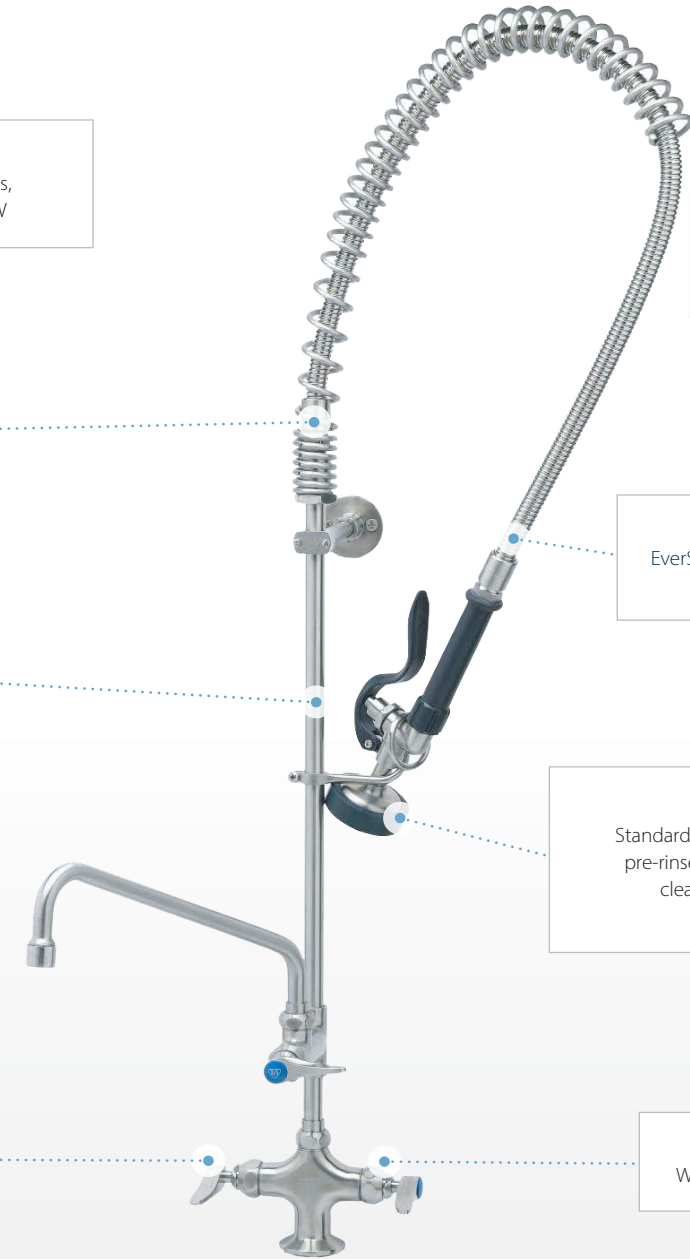

CARTRIDGES

With built-in cross-flow prevention

COMMERCIAL-DUTY CONSTRUCTION
with professional-grade materials provides long-lasting durability.

LIFETIME WARRANTY
for assurance and peace of mind.

LOW-PROFILE MODELS
available to fit smaller spaces.

GLOBAL SHIPPING
T&S products available worldwide.

A NEW CLASSIC
Same design as classic T&S pre-rinse units, now in true stainless steel.