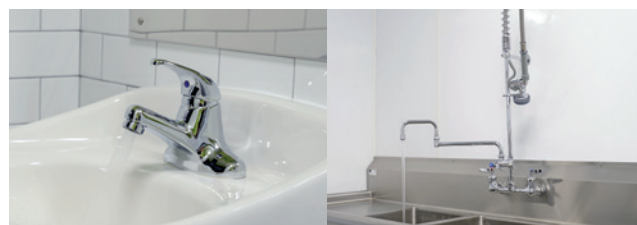

Finding Success with T&S:

Greenville Humane Society

At one of the largest no-kill animal shelters in the Southeast, supporting the needs of hundreds of animals requires reliable, durable equipment. The Greenville Humane Society selected T&S Brass faucets, hose reels and pre-rinse units to outfit handling rooms, restrooms and break rooms across the three buildings of its Greenville, South Carolina, facility.

The organization required equipment that would clean efficiently and that could be handled easily by employees without technical training or expertise.

The Solution

Solutions provided by T&S Brass included hose reels installed in animal holding rooms. The swivel bracket allows workers to access all areas of the space easily, and the protected hose outlet ensures the hose can reach around corners and into tight spaces without kinking.

“The hose reels are a huge improvement over garden hoses for efficient and effective cleaning.” said Kim Pitman, Greenville Humane Society executive director. “The self-retracting feature has been especially beneficial for our busy facility where manually winding up a hose and keeping it safely stowed would be a burden.”

Pre-rinse units were installed in the Greenville Humane Society’s triple sinks and are used for rinsing and cleaning hundreds of animal bowls, litter pans and hard plastic toys daily. And all sinks in restrooms and other areas feature T&S faucets for long-term durability.