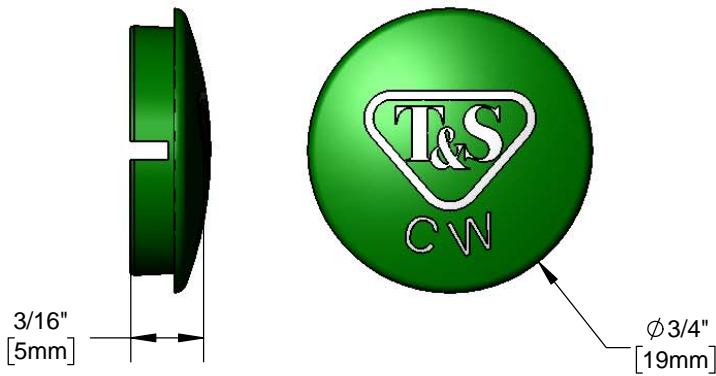

Architect/Engineering Specifications:

Green "CW" plastic lab index with T&S logo.

Job Name _____
 Model Specified _____ Quantity _____
 Variations Specified _____
 Date _____

Features & Benefits:

- Green "CW" plastic lab index with T&S logo
- Presses into recess in new style handles
- Material: Polypropylene