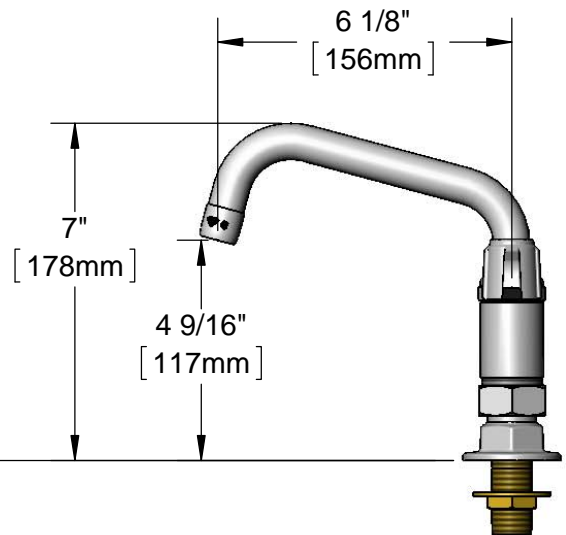

Quarter-Turn
Ceramic Cartridges &
equip Lever Handles
w/ Color Coded Screws

4 5/8"
[117mm]

Mounting Surface

4"
[102mm]
Adjustable from
3 3/4" to 4 1/4"
[95mm to 108mm]

Ø 2" [51mm]
Flanges w/
1/2" NPT
Female Inlets

B-0425-M
Supply Nipple Kit
(Included)

Rough-In Requirement:
(2) Ø 1" [25mm] Mounting Holes

Model Number

5F-4DLS06

Product Specifications:

4" Deck Mount Mixing Faucet w/ Quarter-Turn Ceramic Cartridges, equip Lever Handles, 6" equip Swing Nozzle & 1/2" NPT Supply Nipple Kit

ITEM NO.	SALES NO.	DESCRIPTION
1	5SP-06	6" equip Swing Nozzle
2	014250-45	Laminar Flow Device
3	013839-25	equip Swivel Nut
4	013848-45	equip Swivel Piece O-ring
5	5-HDL-L	equip Lever Handle w/ Color Coded Screws
6	013788-45	equip Ceramic Cartridge, LTC
7	00AA	1/2" NPT Female Eccentric Flange
8	001019-45	Coupling Nut Washer
9	013787-45	equip Ceramic Cartridge, RTC
10	B-0425-M	1/2" NPT Supply Nipple Kit (2)

Model Number

5F-4DLS06

Product Specifications:

4" Deck Mount Mixing Faucet w/ Quarter-Turn Ceramic Cartridges, equip Lever Handles, 6" equip Swing Nozzle & 1/2" NPT Supply Nipple Kit

Product Compliance:

ASME A112.18.1 / CSA B125.1
NSF 61 - Section 9
NSF 372 (Low Lead Content)
ANSI A117.1 (ADA)