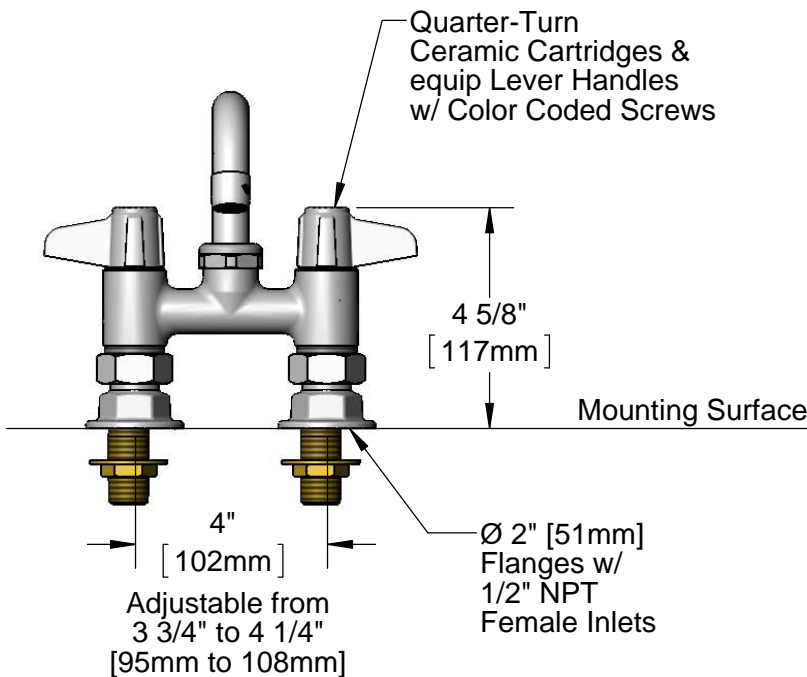

Quarter-Turn
Ceramic Cartridges &
equip Lever Handles
w/ Color Coded Screws

4 5/8"
[117mm]

Mounting Surface

4"
[102mm]
Adjustable from
3 3/4" to 4 1/4"
[95mm to 108mm]

Ø 2" [51mm]
Flanges w/
1/2" NPT
Female Inlets

B-0425-M
Supply Nipple Kit
(Included)

Rough-In Requirement:
(2) Ø 1" [25mm] Mounting Holes

Model Number

5F-4DLS06

Product Specifications:

4" Deck Mount Mixing Faucet w/ Quarter-Turn Ceramic Cartridges, equip Lever Handles, 6" equip Swing Nozzle & 1/2" NPT Supply Nipple Kit

ITEM NO.	SALES NO.	DESCRIPTION
1	5SP-06	6" equip Swing Nozzle
2	014250-45	Laminar Flow Device
3	013839-25	equip Swivel Nut
4	013848-45	equip Swivel Piece O-ring
5	5-HDL-L	equip Lever Handle w/ Color Coded Screws
6	013788-45	equip Ceramic Cartridge, LTC
7	00AA	1/2" NPT Female Eccentric Flange
8	001019-45	Coupling Nut Washer
9	013787-45	equip Ceramic Cartridge, RTC
10	B-0425-M	1/2" NPT Supply Nipple Kit (2)

Model Number

5F-4DLS06

Product Specifications:

4" Deck Mount Mixing Faucet w/ Quarter-Turn Ceramic Cartridges, equip Lever Handles, 6" equip Swing Nozzle & 1/2" NPT Supply Nipple Kit

Product Compliance:

ASME A112.18.1 / CSA B125.1
NSF 61 - Section 9
NSF 372 (Low Lead Content)
ANSI A117.1 (ADA)