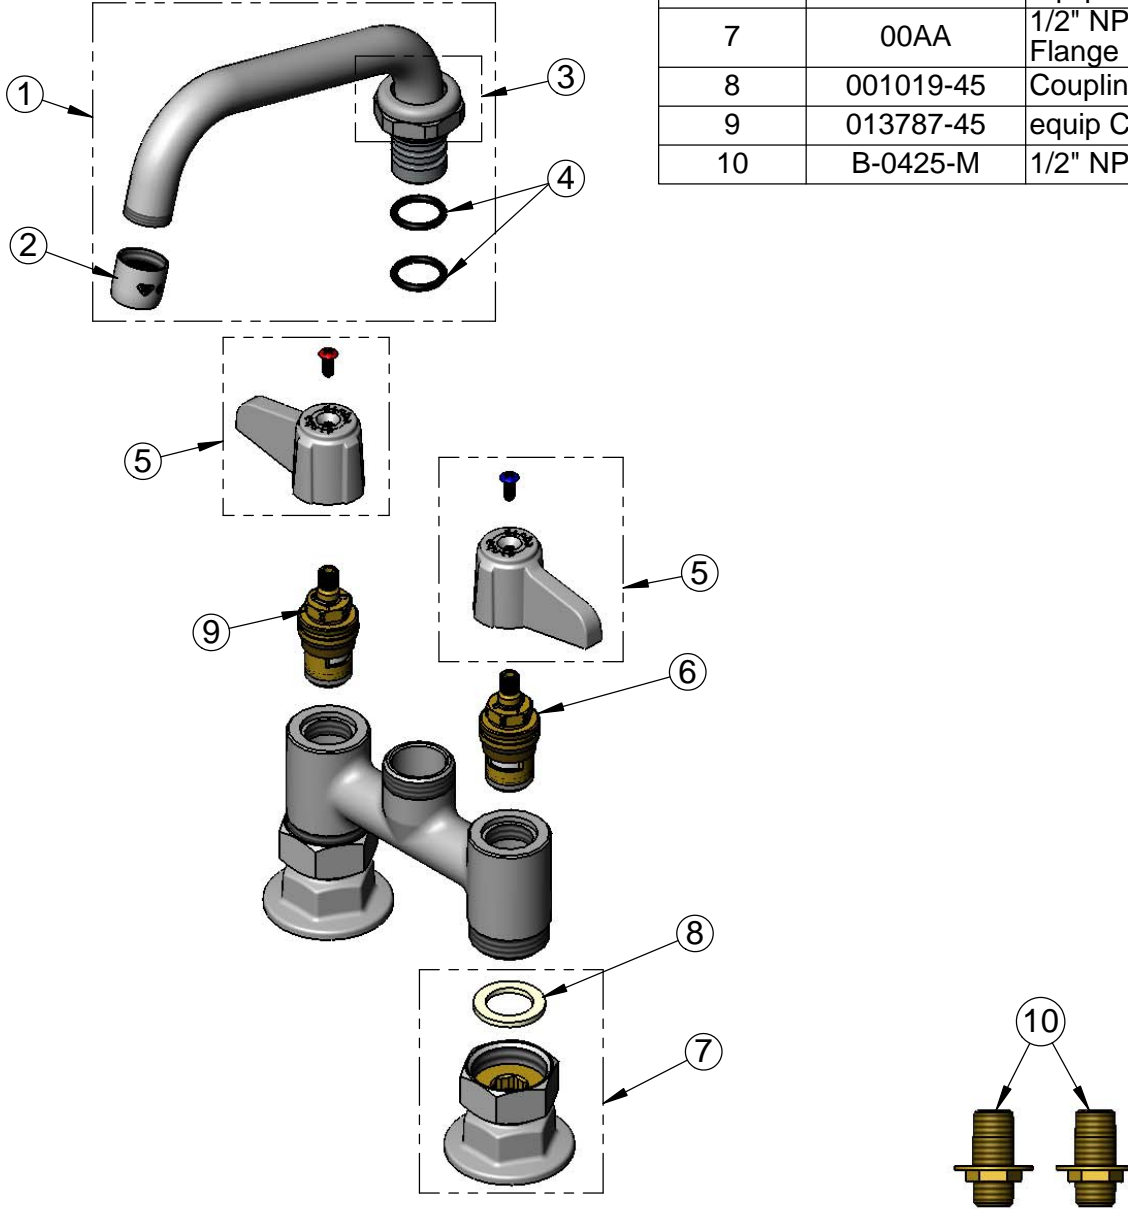

Quarter-Turn
Ceramic Cartridges &
equip Lever Handles
w/ Color Coded Screws

4 5/8"
[117mm]

Mounting Surface

4"
[102mm]
Adjustable from
3 3/4" to 4 1/4"
[95mm to 108mm]

Ø 2" [51mm]
Flanges w/
1/2" NPT
Female Inlets

B-0425-M
Supply Nipple Kit
(Included)

Rough-In Requirement:
(2) Ø 1" [25mm] Mounting Holes

Model Number

5F-4DLS06

Product Specifications:

4" Deck Mount Mixing Faucet w/ Quarter-Turn Ceramic Cartridges, equip Lever Handles, 6" equip Swing Nozzle & 1/2" NPT Supply Nipple Kit

ITEM NO.	SALES NO.	DESCRIPTION
1	5SP-06	6" equip Swing Nozzle
2	014250-45	Laminar Flow Device
3	013839-25	equip Swivel Nut
4	013848-45	equip Swivel Piece O-ring
5	5-HDL-L	equip Lever Handle w/ Color Coded Screws
6	013788-45	equip Ceramic Cartridge, LTC
7	00AA	1/2" NPT Female Eccentric Flange
8	001019-45	Coupling Nut Washer
9	013787-45	equip Ceramic Cartridge, RTC
10	B-0425-M	1/2" NPT Supply Nipple Kit (2)

Model Number

5F-4DLS06

Product Specifications:

4" Deck Mount Mixing Faucet w/ Quarter-Turn Ceramic Cartridges, equip Lever Handles, 6" equip Swing Nozzle & 1/2" NPT Supply Nipple Kit

Product Compliance:

ASME A112.18.1 / CSA B125.1
NSF 61 - Section 9
NSF 372 (Low Lead Content)
ANSI A117.1 (ADA)