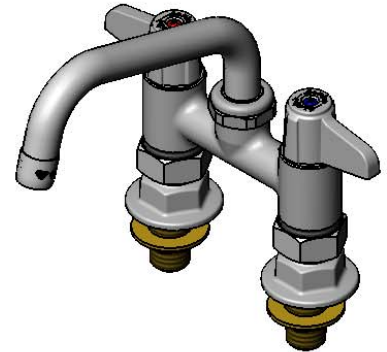

ADA Compliant

This Space for Architect/Engineer Approval

Job Name _____ Date _____

Model Specified _____ Quantity _____

Customer/Wholesaler _____

Contractor _____

Architect/Engineer _____

5SP-06
6" equip Swing Nozzle
w/ Laminar Flow Device.
Rigid Conversion Requires
014200-45 Lock Washer
(Sold Separately)

Quarter-Turn
Ceramic Cartridges &
equip Lever Handles
w/ Color Coded Screws

4 5/8"
[117mm]

Mounting Surface

4"
[102mm]
Adjustable from
3 3/4" to 4 1/4"
[95mm to 108mm]

Ø 2" [51mm]
Flanges w/
1/2" NPT
Female Inlets

B-0425-M
Supply Nipple Kit
(Included)

Rough-In Requirement:
(2) Ø 1" [25mm] Mounting Holes

Model Number

5F-4DLS06

Product Specifications:

4" Deck Mount Mixing Faucet w/ Quarter-Turn Ceramic Cartridges, equip Lever Handles, 6" equip Swing Nozzle & 1/2" NPT Supply Nipple Kit

ITEM NO.	SALES NO.	DESCRIPTION
1	5SP-06	6" equip Swing Nozzle
2	014250-45	Laminar Flow Device
3	013839-25	equip Swivel Nut
4	013848-45	equip Swivel Piece O-ring
5	5-HDL-L	equip Lever Handle w/ Color Coded Screws
6	013788-45	equip Ceramic Cartridge, LTC
7	00AA	1/2" NPT Female Eccentric Flange
8	001019-45	Coupling Nut Washer
9	013787-45	equip Ceramic Cartridge, RTC
10	B-0425-M	1/2" NPT Supply Nipple Kit (2)