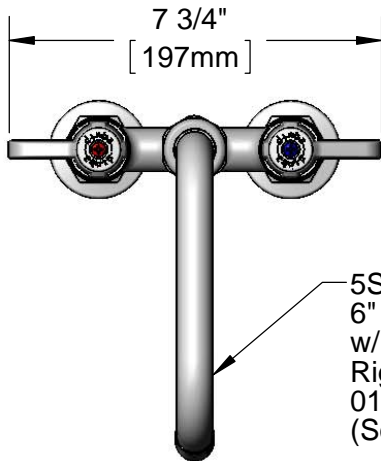

ADA Compliant

This Space for Architect/Engineer Approval

Job Name _____ Date _____

Model Specified _____ Quantity _____

Customer/Wholesaler _____

Contractor _____

Architect/Engineer _____

5SP-06
6" equip Swing Nozzle
w/ Laminar Flow Device.
Rigid Conversion Requires
014200-45 Lock Washer
(Sold Separately)

Quarter-Turn
Ceramic Cartridges &
equip Lever Handles
w/ Color Coded Screws

4 5/8"
[117mm]

Mounting Surface

4"
[102mm]
Adjustable from
3 3/4" to 4 1/4"
[95mm to 108mm]

Ø 2" [51mm]
Flanges w/
1/2" NPT
Female Inlets

B-0425-M
Supply Nipple Kit
(Included)

Rough-In Requirement:
(2) Ø 1" [25mm] Mounting Holes

Model Number

5F-4DLS06

Product Specifications:

4" Deck Mount Mixing Faucet w/ Quarter-Turn Ceramic Cartridges, equip Lever Handles, 6" equip Swing Nozzle & 1/2" NPT Supply Nipple Kit

Model Number

5F-4DLS06

Product Specifications:

4" Deck Mount Mixing Faucet w/ Quarter-Turn Ceramic Cartridges, equip Lever Handles, 6" equip Swing Nozzle & 1/2" NPT Supply Nipple Kit

Product Compliance:

ASME A112.18.1 / CSA B125.1
NSF 61 - Section 9
NSF 372 (Low Lead Content)
ANSI A117.1 (ADA)