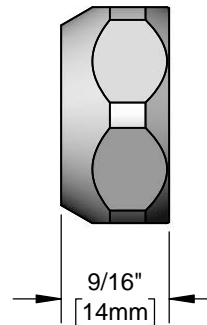

Architect/Engineering Specifications:

Polished chrome plated brass swivel adapter nut with 1-20 female thread.

Job Name _____

Model Specified _____ Quantity _____

Variations Specified _____

Date _____

Features & Benefits:

- Swivel adapter nut
- 1-20 male thread
- Material: Polished chrome plated brass

Product Compliance:

- N/A

Warranty: One Year (Limited)

Performance Data:

- N/A