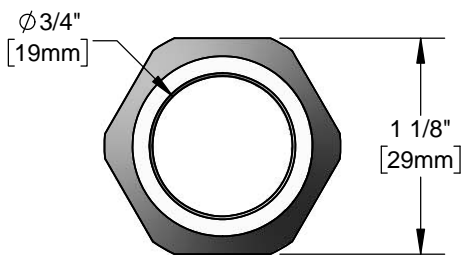

Architect/Engineering Specifications:

Polished chrome plated brass swivel adapter nut with 1-20 female thread.

Job Name _____

Model Specified _____ Quantity _____

Variations Specified _____

Date _____

Features & Benefits:

- Swivel adapter nut
- 1-20 male thread
- Material: Polished chrome plated brass

Product Compliance:

- N/A

Warranty: One Year (Limited)

Performance Data:

- N/A