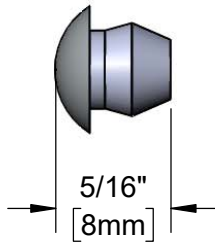

Architect/Engineering Specifications:

Chrome coated plastic index.

Job Name _____
 Model Specified _____ Quantity _____
 Variations Specified _____
 Date _____

Features & Benefits:

- Chrome coated plastic index
- Covers set screw in LakeCrest handles
- Material: Polypropylene