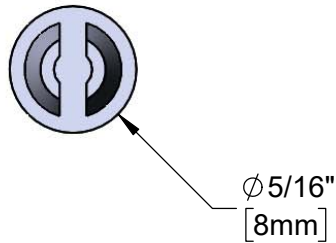

Architect/Engineering Specifications:

Chrome coated plastic index.

Job Name _____
 Model Specified _____ Quantity _____
 Variations Specified _____
 Date _____

Features & Benefits:

- Chrome coated plastic index
- Covers set screw in LakeCrest handles
- Material: Polypropylene