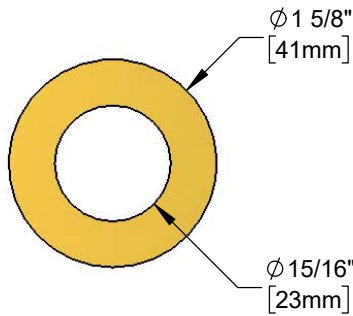

Architect/Engineering Specifications:

1 5/8" brass washer for T&S faucets.

Job Name _____
 Model Specified _____ Quantity _____
 Variations Specified _____
 Date _____

Features & Benefits:

- Brass washer for T&S faucets
- Material: Brass