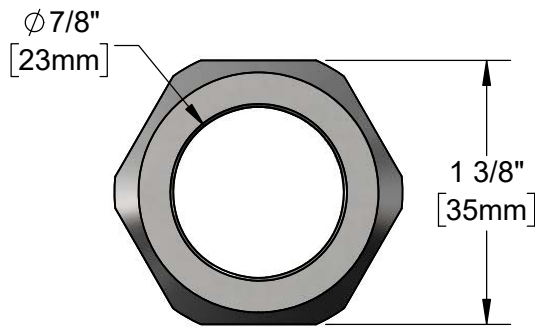

Architect/Engineering Specifications:

Polished chrome plated hex swivel nut with 1 1/4-18 UN Female Thread.

Job Name _____

Model Specified _____ Quantity _____

Variations Specified _____

Date _____

Features & Benefits:

- Hex swivel nut for Big-Flo nozzles
- 1 1/4-18 UN female thread
- Material: Polished chrome plated brass

Product Compliance:

- N/A

Warranty: One Year (Limited)

Performance Data:

- N/A