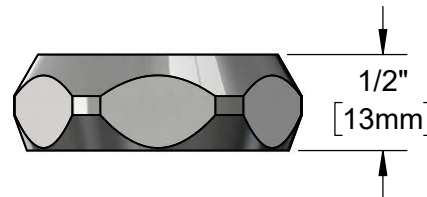

Architect/Engineering Specifications:

Polished chrome plated hex swivel nut with 1 1/4-18 UN Female Thread.

Job Name _____

Model Specified _____ Quantity _____

Variations Specified _____

Date _____

Features & Benefits:

- Hex swivel nut for Big-Flo nozzles
- 1 1/4-18 UN female thread
- Material: Polished chrome plated brass

Product Compliance:

- N/A

Warranty: One Year (Limited)

Performance Data:

- N/A