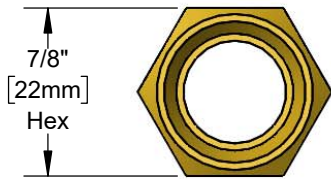

Architect/Engineering Specifications:

Brass coupling nut with 3/8" NPSM female thread.

Job Name _____

Model Specified _____ Quantity _____

Variations Specified _____

Date _____

Features & Benefits:

- Coupling nut
- 3/8" NPSM female thread
- Material: Brass