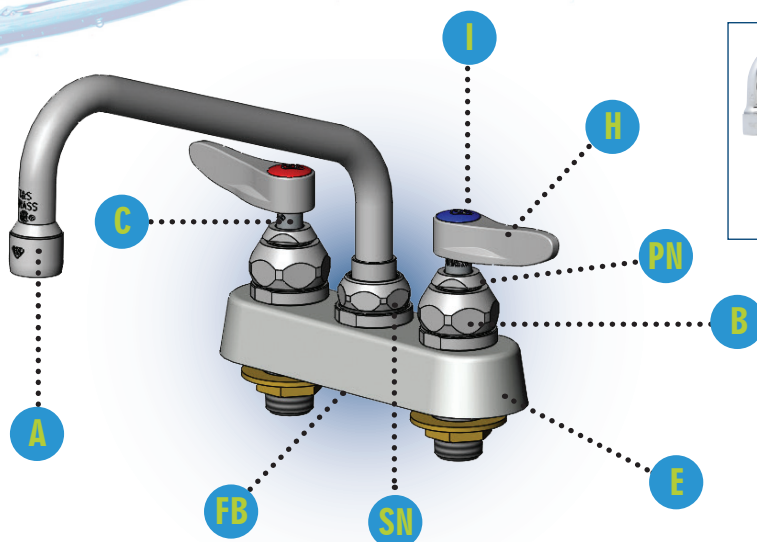

# Superior Features of the Redesigned T&S B-1100 Series Workboard Faucets

## The B-1100 Series: **WHAT'S NEW?**

Our redesigned B-1100 Series Workboard Faucet update means that all T&S faucets including the

B-1100 series use T&S cartridges instead of spindle assemblies. Other changes include:

- A AERATOR**
  - B-0199-01 (2.2 GPM) aerator replaces the B-PT stream regulator
  - B-1100 series outlet is now a water-saving aerator
- B BONNET**
  - New, distinctive design
- C CARTRIDGES**
  - B-1100 faucets now use B-1100 Eterna cartridges, or the option of B-1100 Cerama cartridges (on select B-1100 models)

- Extends life of faucet body (no more internal spindle threads and wearable seats)
- Eterna: 50 plus years of reliability
- Cerama option: Built for lifetime durability (and guaranteed)
- Simplified full open in a 1/4-turn of handle operation