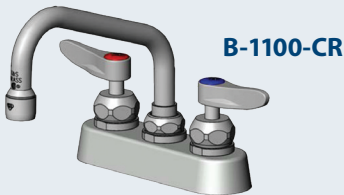

B-1100 Series NEW CERAMA MODELS

B-1110-CR	B-1123-CR
B-1110-CR-LN	B-1125-CR-LN
B-1115-CR	B-1128-CR
B-1115-CR-LN	B-1141-CR
B-1120-CR-LN	B-1146-CR

1 Change from spindles with threaded bodies and seats to standard T&S cartridges:

- Eterna with integral spring checks
- Cerama with integral check valves

ADVANTAGE: Reduces the number of spare parts for plumbers to stock; common cartridges across the whole T&S product line.

- Extends life of faucet body (no more internal spindle threads and wearable seats)
- Eterna: 50 plus years of reliability
- Cerama option: Built for lifetime durability (and guaranteed)
- Simplified full open in a 1/4-turn of handle operation

2 New visual appearance of key components such as handles and indexes, bonnets, packing nuts and swivel nuts.

- New, updated, clean look

3 Change from stream regulators with unrestricted flow to water-conserving 2.2 GPM aerators.

- Water conservation straight out of the box – no need to replace stream regulators with aerators