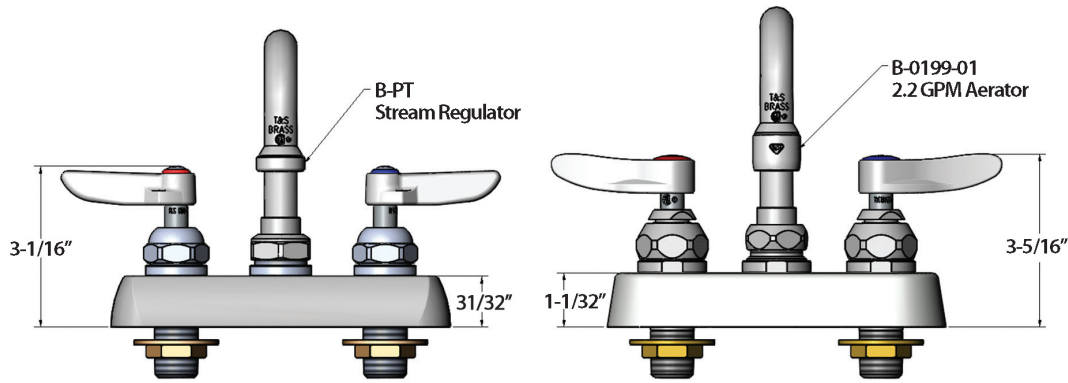

The B-1100 Series: HOW CAN I TELL OLD MODELS FROM THE NEW ONES?

Current B-1110 with Spindles

NEW B-1110 with Eterna Cartridges

B-1100 Series Workboard Faucet ENHANCEMENTS

B-1100 Series APPLICATIONS

- Hand washing sinks
- Bar sinks
- Prep tables with sinks
- Blender stations