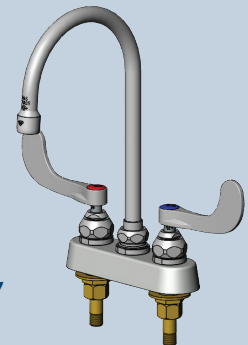

4 Includes swivel-to-rigid lock washers.

- Gives installers the flexibility of a rigid nozzle option

B-1141-04

RELIABILITY BUILT IN™
www.tsbrass.com

T&S Brass and Bronze Works, Inc.

2 Saddleback Cove • P.O. Box 1088 • Travelers Rest, SC 29690

Phone (800) 476-4103 • Fax (800) 868-0084

E-mail: tsbrass@tsbrass.com