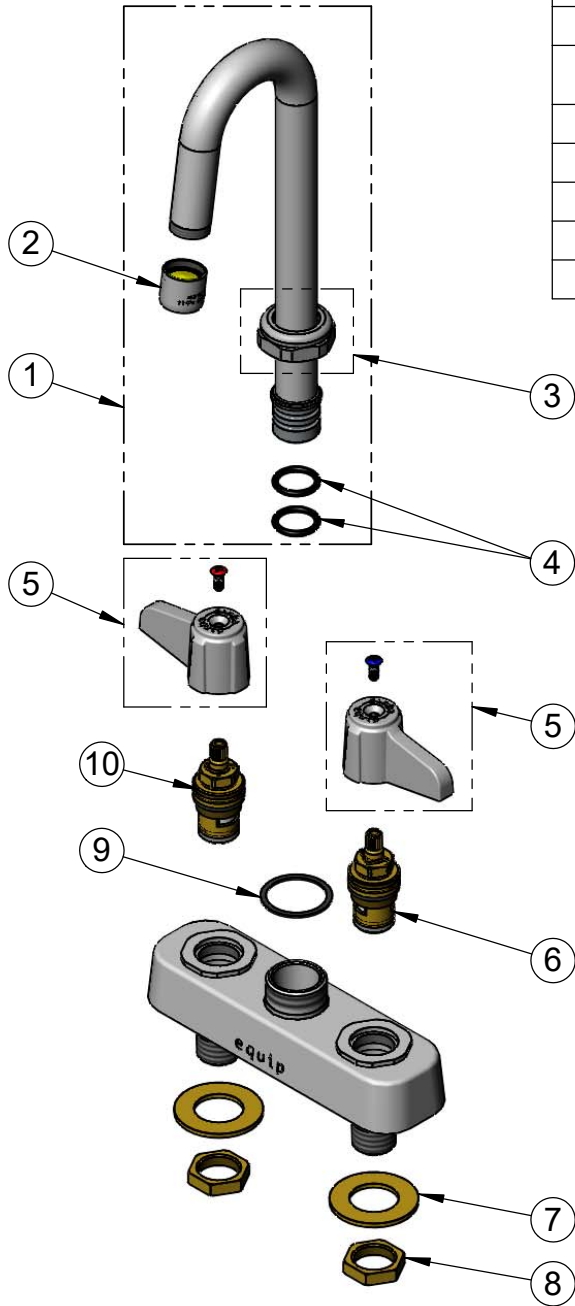

Quarter-Turn
 Ceramic Cartridges &
 equip Lever Handles w/
 Color Coded Screws

1 1/16"
[27mm]

Mounting Surface

1 1/8"
[29mm]

4"
[102mm]

2 13/16"
[72mm]

10"
[254mm]

6 3/16"
[157mm]

1/2" NPT
Male Inlets

Rough-In Requirement:
(2) Ø 1" [25mm] Mounting Holes

Model Number

5F-4CLX03A

Product Specifications:

4" Deck Mount Workboard Mixing Faucet w/ Quarter-Turn Ceramic Cartridges, equip Lever Handles, equip 3" Swivel Gooseneck w/ 2.2 GPM Aerator & 1/2" NPT Male Inlets

ITEM NO.	SALES NO.	DESCRIPTION
1	5SP-03A	equip 3" Swivel Gooseneck
2	013838-45	2.2 GPM Aerator, 3/4-27 UN Female
3	013839-25	equip Swivel Nut
4	013848-45	O-Ring
5	5-HDL-L	equip Lever Handle w/ Color Coded Screws
6	013788-45	equip Ceramic Cartridge, LTC
7	000999-45	Brass Lock Washer
8	002954-45	Shank Lock Nut
9	017587-45	Swivel Nut Seal
10	013787-45	equip Ceramic Cartridge, RTC

Model Number

5F-4CLX03A

Product Specifications:

4" Deck Mount Workboard Mixing Faucet w/ Quarter-Turn Ceramic Cartridges, equip Lever Handles, equip 3" Swivel Gooseneck w/ 2.2 GPM Aerator & 1/2" NPT Male Inlets