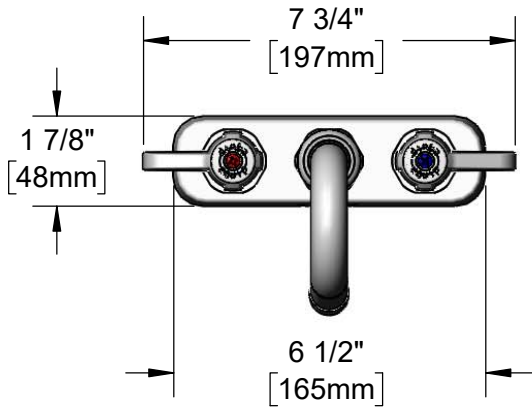

ADA Compliant

This Space for Architect/Engineer Approval

Job Name _____ Date _____

Model Specified _____ Quantity _____

Customer/Wholesaler _____

Contractor _____

Architect/Engineer _____

5SP-03A
 equip 3" Swivel Gooseneck
 w/ 2.2 GPM Aerator.
 Rigid Conversion Requires
 014200-45 Lock Washer
 (Sold Separately)

Quarter-Turn
 Ceramic Cartridges &
 equip Lever Handles w/
 Color Coded Screws

1 1/16"
[27mm]

Mounting Surface

1 1/8"
[29mm]

4"
[102mm]

2 13/16"
[72mm]

10"
[254mm]

6 3/16"
[157mm]

1/2" NPT
Male Inlets

Rough-In Requirement:
(2) Ø 1" [25mm] Mounting Holes

Model Number

5F-4CLX03A

Product Specifications:

4" Deck Mount Workboard Mixing Faucet w/ Quarter-Turn Ceramic Cartridges, equip Lever Handles, equip 3" Swivel Gooseneck w/ 2.2 GPM Aerator & 1/2" NPT Male Inlets

ITEM NO.	SALES NO.	DESCRIPTION
1	5SP-03A	equip 3" Swivel Gooseneck
2	013838-45	2.2 GPM Aerator, 3/4-27 UN Female
3	013839-25	equip Swivel Nut
4	013848-45	O-Ring
5	5-HDL-L	equip Lever Handle w/ Color Coded Screws
6	013788-45	equip Ceramic Cartridge, LTC
7	000999-45	Brass Lock Washer
8	002954-45	Shank Lock Nut
9	017587-45	Swivel Nut Seal
10	013787-45	equip Ceramic Cartridge, RTC