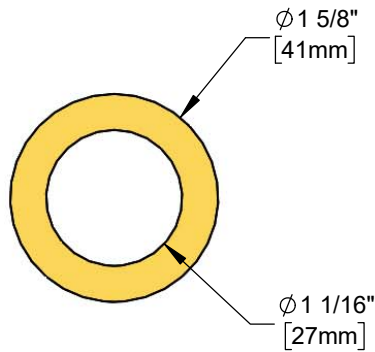

Architect/Engineering Specifications:

1 5/8" brass washer for T&S faucets.

Job Name _____
 Model Specified _____ Quantity _____
 Variations Specified _____
 Date _____

Features & Benefits:

- Brass washer for T&S faucets
- Material: Brass