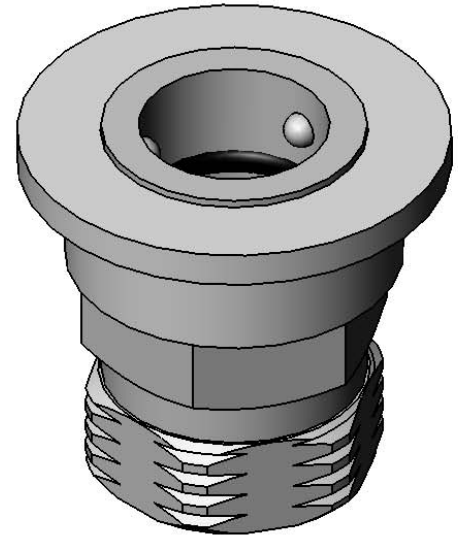

Architect/Engineering Specifications:

Quick-connect socket w/ 3/4" garden hose male outlet.

Job Name _____
 Model Specified _____ Quantity _____
 Variations Specified _____
 Date _____

Features & Benefits:

- Chrome plated brass quick-connect socket
- 3/4" garden hose male outlet
- Material: Chrome plated brass

Product Compliance:

- NSF 61 Exempt (Non-Potable)

Warranty: One Year (Limited)

Performance Data:

- N/A