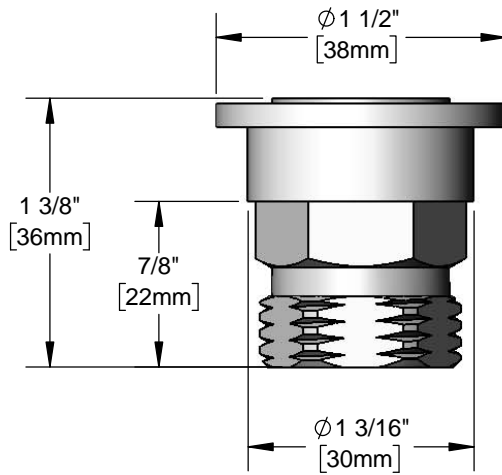

Architect/Engineering Specifications:

Quick-connect socket w/ 3/4" garden hose male outlet.

Job Name _____
 Model Specified _____ Quantity _____
 Variations Specified _____
 Date _____

Features & Benefits:

- Chrome plated brass quick-connect socket
- 3/4" garden hose male outlet
- Material: Chrome plated brass

Product Compliance:

- NSF 61 Exempt (Non-Potable)

Warranty: One Year (Limited)

Performance Data:

- N/A