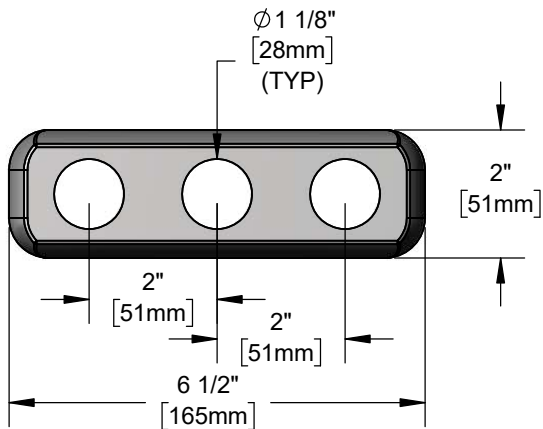

Architect/Engineering Specifications:

Polished chrome plated brass escutcheon for T&S old style workboard faucets.

Job Name _____

Model Specified _____ Quantity _____

Variations Specified _____

Date _____

Features & Benefits:

- Polished chrome plated brass escutcheon for T&S old style workboard faucets
- Material: Polished chrome plated brass

Product Compliance:

- N/A

Warranty: One Year (Limited)

Performance Data:

- N/A