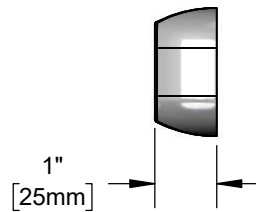

Architect/Engineering Specifications:

Polished chrome plated brass escutcheon for T&S old style workboard faucets.

Job Name _____

Model Specified _____ Quantity _____

Variations Specified _____

Date _____

Features & Benefits:

- Polished chrome plated brass escutcheon for T&S old style workboard faucets
- Material: Polished chrome plated brass

Product Compliance:

- N/A

Warranty: One Year (Limited)

Performance Data:

- N/A