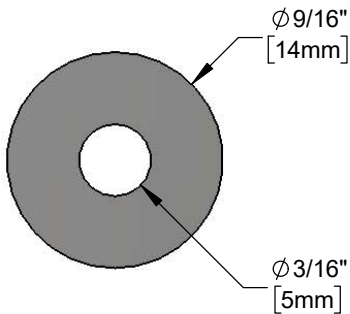

**Architect/Engineering Specifications:**

9/16" rubber seat washer for T&S retro glass fillers. Certified to NSF 61 - Section 9 and NSF 372.

Job Name \_\_\_\_\_

Model Specified \_\_\_\_\_ Quantity \_\_\_\_\_

Variations Specified \_\_\_\_\_

Date \_\_\_\_\_

**Features & Benefits:**

- Rubber seat washer for T&S retro glass fillers
- Material: Rubber

**Product Compliance:**

- NSF 61 - Section 9
- NSF 372 (Low Lead Content)