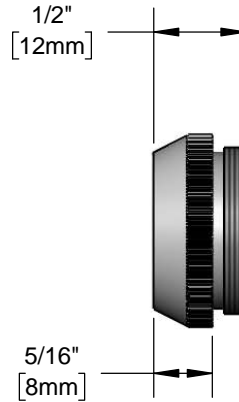

Architect/Engineering Specifications:

Index ring. Fits T&S fast self-close cartridges

Job Name _____

Model Specified _____ Quantity _____

Variations Specified _____

Date _____

Features & Benefits:

- Index ring fits T&S fast self-closing cartridges
- Accept new style, dome shaped press-in indexes
- Material: Chrome plated brass