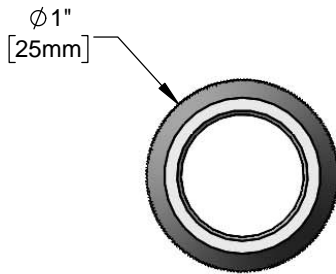

Architect/Engineering Specifications:

Index ring. Fits T&S fast self-close cartridges

Job Name _____

Model Specified _____ Quantity _____

Variations Specified _____

Date _____

Features & Benefits:

- Index ring fits T&S fast self-closing cartridges
- Accept new style, dome shaped press-in indexes
- Material: Chrome plated brass