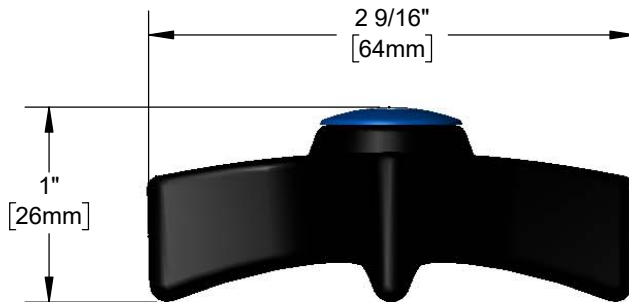

Architect/Engineering Specifications:

Black polypropylene 4-arm handle with blue index and screw. Fits all standard T&S Eterna and Cerama cartridges.

Job Name _____
 Model Specified _____ Quantity _____
 Variations Specified _____
 Date _____

Features & Benefits:

- Black polypropylene 4-arm handle
- Blue (CW) snap-in index & screw
- Material: Polypropylene

Product Compliance:

- N/A

Warranty: One Year (Limited)

Performance Data:

- N/A