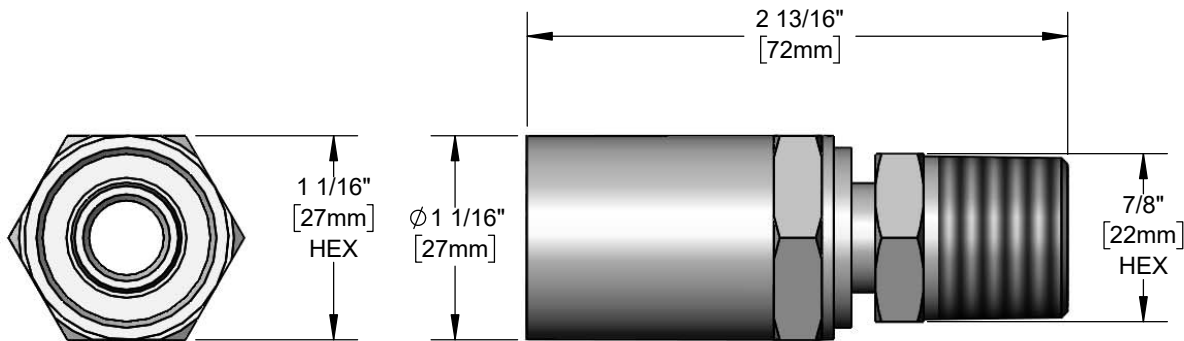

Architect/Engineering Specifications:

Chrome plated brass reel hose repair kit for 1/2" hose end fitting. Includes coupling and nipple insert.

Job Name _____
 Model Specified _____ Quantity _____
 Variations Specified _____
 Date _____

Features & Benefits:

- Chrome plated brass reel hose repair kit
- For 1/2" hose end fitting
- Includes coupling and nipple insert
- Material: Chrome plated brass

Product Compliance:

- N/A

Warranty: One Year (Limited)