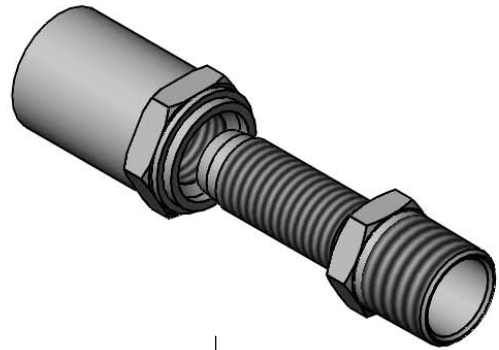

Architect/Engineering Specifications:

Chrome plated brass reel hose repair kit for 1/2" hose end fitting. Includes coupling and nipple insert.

Job Name _____
 Model Specified _____ Quantity _____
 Variations Specified _____
 Date _____

Features & Benefits:

- Chrome plated brass reel hose repair kit
- For 1/2" hose end fitting
- Includes coupling and nipple insert
- Material: Chrome plated brass

Product Compliance:

- N/A

Warranty: One Year (Limited)