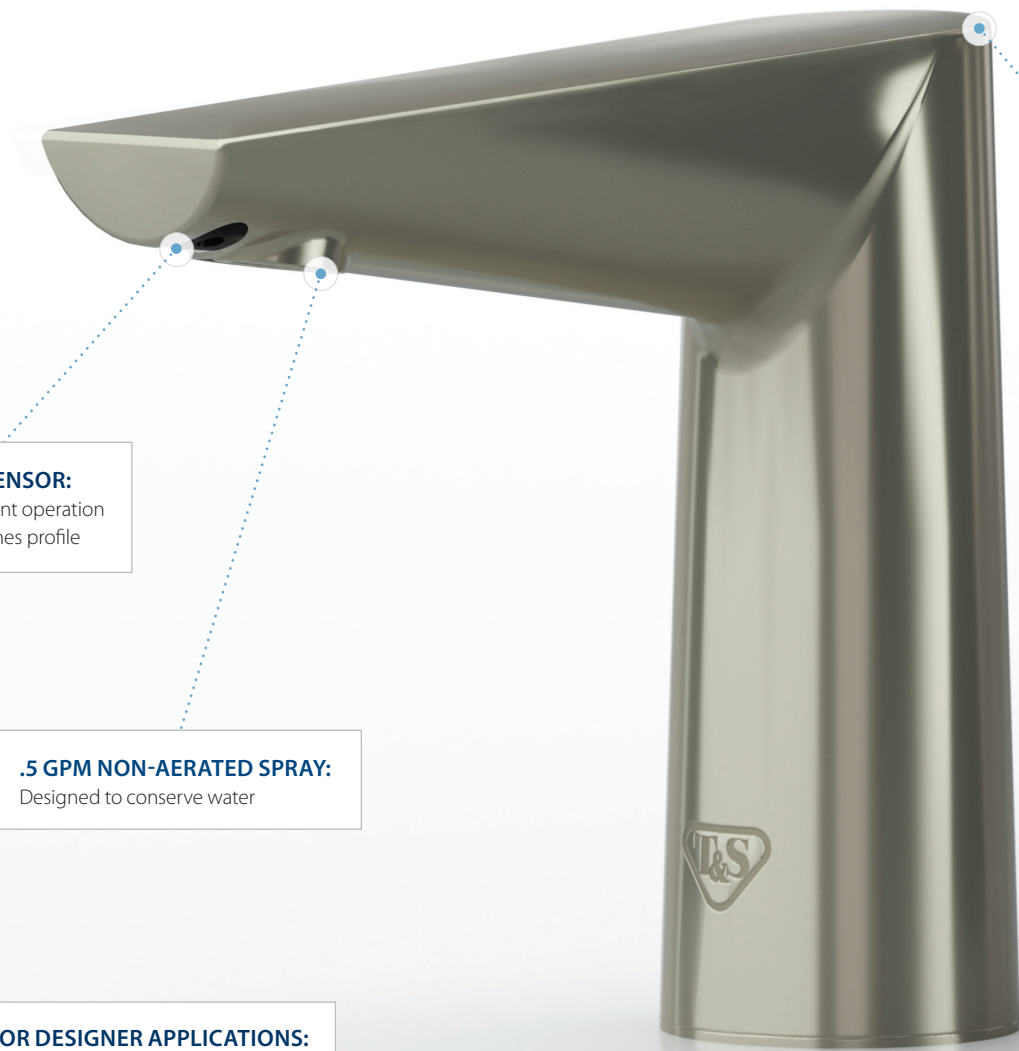

# Hands-free designer sensor faucets

### HIDDEN SENSOR:

Allows efficient operation and streamlines profile

### .5 GPM NON-AERATED SPRAY:

Designed to conserve water