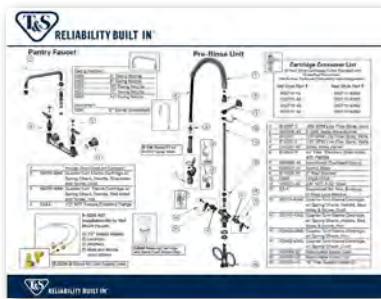

Parts Explosion Tear Pads

50 sheets per pad, designed as a quick reference sheet.

(Part #800-019293-45)

11.5" x 9"