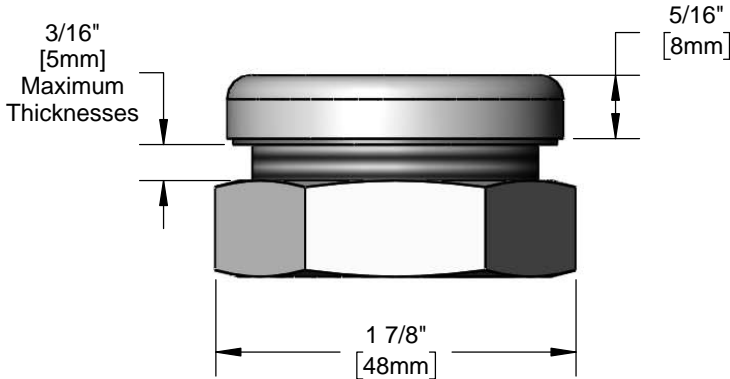

**Architect/Engineering Specifications:**

Polished chrome plated protective flange for deck mounted spray hoses with plastic guid bushing and seal washer.

Job Name \_\_\_\_\_  
 Model Specified \_\_\_\_\_ Quantity \_\_\_\_\_  
 Variations Specified \_\_\_\_\_  
 Date \_\_\_\_\_

**Features & Benefits:**

- Protective flange for deck mounted spray hoses
- Plastic guide bushing and seal washer
- Flange fits 1 9/16" hole
- Fits sheet metal up to 3/16" thick
- Material: Polished chrome plated flange and nut