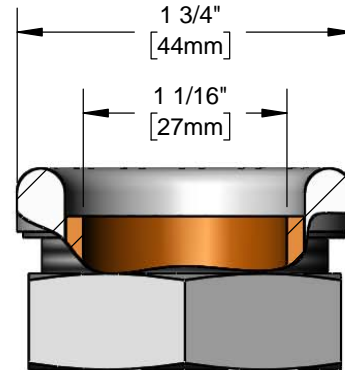

**Architect/Engineering Specifications:**

Polished chrome plated protective flange for deck mounted spray hoses with plastic guid bushing and seal washer.

Job Name \_\_\_\_\_  
 Model Specified \_\_\_\_\_ Quantity \_\_\_\_\_  
 Variations Specified \_\_\_\_\_  
 Date \_\_\_\_\_

**Features & Benefits:**

- Protective flange for deck mounted spray hoses
- Plastic guide bushing and seal washer
- Flange fits 1 9/16" hole
- Fits sheet metal up to 3/16" thick
- Material: Polished chrome plated flange and nut