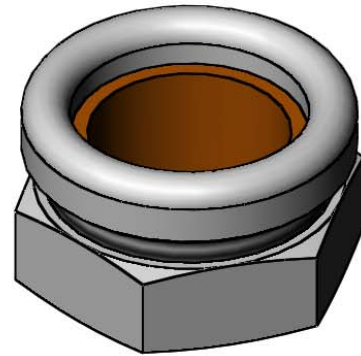

**Architect/Engineering Specifications:**

Polished chrome plated protective flange for deck mounted spray hoses with plastic guid bushing and seal washer.

Job Name \_\_\_\_\_  
 Model Specified \_\_\_\_\_ Quantity \_\_\_\_\_  
 Variations Specified \_\_\_\_\_  
 Date \_\_\_\_\_

**Features & Benefits:**

- Protective flange for deck mounted spray hoses
- Plastic guide bushing and seal washer
- Flange fits 1 9/16" hole
- Fits sheet metal up to 3/16" thick
- Material: Polished chrome plated flange and nut