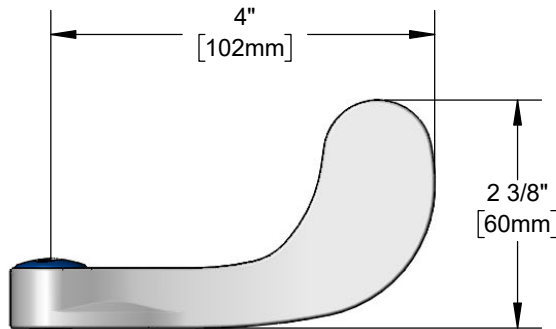

**Architect/Engineering Specifications:**

4" stainless steel wrist action handle with blue index and screw. Fits all standard T&S Eterna and Cerama cartridges.

Job Name \_\_\_\_\_  
 Model Specified \_\_\_\_\_ Quantity \_\_\_\_\_  
 Variations Specified \_\_\_\_\_  
 Date \_\_\_\_\_

**Features & Benefits:**

- 4" stainless steel wrist action handle w/ blue index & screw
- Material: Stainless steel handle

**Product Compliance:**

- N/A

**Warranty:** One Year (Limited)

**Performance Data:**