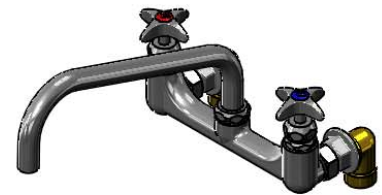

ADA Compliant

This Space for Architect/Engineer Approval

Job Name _____ Date _____

Model Specified _____ Quantity _____

Customer/Wholesaler _____

Contractor _____

Architect/Engineer _____

114X
12" Big-Flo Swing
Nozzle w/ Plain End
Outlet.
Converts to Rigid w/
016807-45
Lock Washer (Included)

Big-Flo
Cartridges &
4-Arm Handles
w/ Color Coded
Indexes

Ø2" [51mm] Flanges

3/4" BSPT
Female Inlets

Rough-In Requirement:
(2) Ø1 1/4" [32mm] Mounting Holes

Product Specifications:
8" Wall Mount Big-Flo Mixing Faucet, Big-Flo Cartridges, 4-Arm Handles, 12" Big-Flo Swing Nozzle & 3/4" BSPT Female Inlets

Model No.
B-0290-BT

Item No.

Travelers Rest, SC: 800-476-4103 • Simi Valley, CA: 800-423-0150 • Fax: 864-834-3518 • www.tsbrass.com

ITEM NO.	SALES NO.	DESCRIPTION
1	114X	12" Big-Flo Swing Nozzle
2	000847-20	Big-Flo Swivel Piece
3	001068-45	O-ring
4	016807-45	Serrated Lock Washer
5	018506-19NS	Blue Button Index, Press-in
6	000925-45	Lab Handle Screw
7	002521-45NS	4-Arm Handle (New Style)
8	006482-40	Big-Flo Cartridge, RTC
9	001019-45	Coupling Nut Washer
10	00BB	3/4" NPT Female Eccentric Flange
11	001005-45	Washer
12	000971-45	Lock Nut, 3/4" NPSM
13	000764-20	Seat, Big-Flo
14	001193-19NS	Red Button Index, Press-in