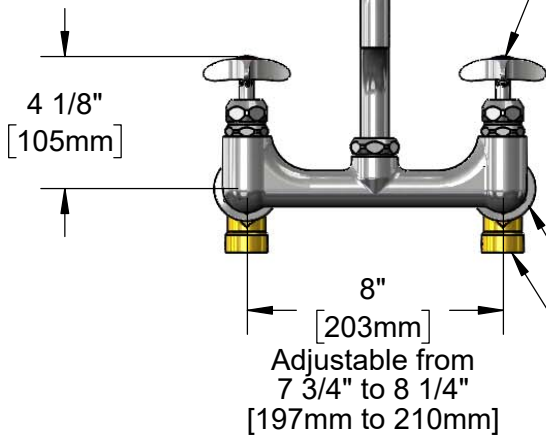

ADA Compliant

This Space for Architect/Engineer Approval

Job Name _____ Date _____

Model Specified _____ Quantity _____

Customer/Wholesaler _____

Contractor _____

Architect/Engineer _____

114X
12" Big-Flo Swing
Nozzle w/ Plain End
Outlet.
Converts to Rigid w/
016807-45
Lock Washer (Included)

Big-Flo
Cartridges &
4-Arm Handles
w/ Color Coded
Indexes

Ø2" [51mm] Flanges

3/4" BSPT
Female Inlets

Rough-In Requirement:
(2) Ø1 1/4" [32mm] Mounting Holes

Product Specifications:
8" Wall Mount Big-Flo Mixing Faucet, Big-Flo Cartridges, 4-Arm Handles, 12" Big-Flo Swing Nozzle & 3/4" BSPT Female Inlets

Model No.
B-0290-BT

Item No.

Travelers Rest, SC: 800-476-4103 • Simi Valley, CA: 800-423-0150 • Fax: 864-834-3518 • www.tsbrass.com

ITEM NO.	SALES NO.	DESCRIPTION
1	114X	12" Big-Flo Swing Nozzle
2	000847-20	Big-Flo Swivel Piece
3	001068-45	O-ring
4	016807-45	Serrated Lock Washer
5	018506-19NS	Blue Button Index, Press-in
6	000925-45	Lab Handle Screw
7	002521-45NS	4-Arm Handle (New Style)
8	006482-40	Big-Flo Cartridge, RTC
9	001019-45	Coupling Nut Washer
10	00BB	3/4" NPT Female Eccentric Flange
11	001005-45	Washer
12	000971-45	Lock Nut, 3/4" NPSM
13	000764-20	Seat, Big-Flo
14	001193-19NS	Red Button Index, Press-in

Product Specifications:
 8" Wall Mount Big-Flo Mixing Faucet, Big-Flo Cartridges, 4-Arm Handles, 12" Big-Flo Swing Nozzle & 3/4" BSPT Female Inlets

Product Compliance:
 ASME A112.18.1 / CSA B125.1
 NSF 61 - Section 9
 NSF 372 (Low Lead Content)
 ANSI A117.1 (ADA)