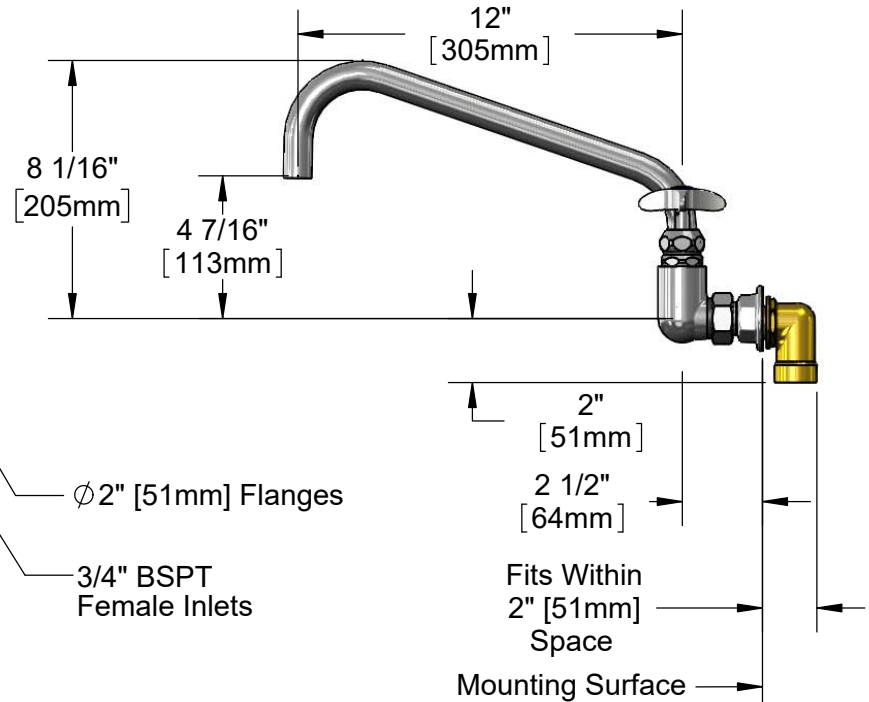

ADA Compliant

This Space for Architect/Engineer Approval

Job Name _____ Date _____

Model Specified _____ Quantity _____

Customer/Wholesaler _____

Contractor _____

Architect/Engineer _____

114X
12" Big-Flo Swing
Nozzle w/ Plain End
Outlet.
Converts to Rigid w/
016807-45
Lock Washer (Included)

Big-Flo
Cartridges &
4-Arm Handles
w/ Color Coded
Indexes

Ø2" [51mm] Flanges

3/4" BSPT
Female Inlets

Rough-In Requirement:
(2) Ø1 1/4" [32mm] Mounting Holes

Product Specifications:
8" Wall Mount Big-Flo Mixing Faucet, Big-Flo Cartridges, 4-Arm Handles, 12" Big-Flo Swing Nozzle & 3/4" BSPT Female Inlets

Model No.
B-0290-BT

Item No.

Travelers Rest, SC: 800-476-4103 • Simi Valley, CA: 800-423-0150 • Fax: 864-834-3518 • www.tsbrass.com

ITEM NO.	SALES NO.	DESCRIPTION
1	114X	12" Big-Flo Swing Nozzle
2	000847-20	Big-Flo Swivel Piece
3	001068-45	O-ring
4	016807-45	Serrated Lock Washer
5	018506-19NS	Blue Button Index, Press-in
6	000925-45	Lab Handle Screw
7	002521-45NS	4-Arm Handle (New Style)
8	006482-40	Big-Flo Cartridge, RTC
9	001019-45	Coupling Nut Washer
10	00BB	3/4" NPT Female Eccentric Flange
11	001005-45	Washer
12	000971-45	Lock Nut, 3/4" NPSM
13	000764-20	Seat, Big-Flo
14	001193-19NS	Red Button Index, Press-in

Product Specifications:
 8" Wall Mount Big-Flo Mixing Faucet, Big-Flo Cartridges, 4-Arm Handles, 12" Big-Flo Swing Nozzle & 3/4" BSPT Female Inlets

Product Compliance:
 ASME A112.18.1 / CSA B125.1
 NSF 61 - Section 9
 NSF 372 (Low Lead Content)
 ANSI A117.1 (ADA)