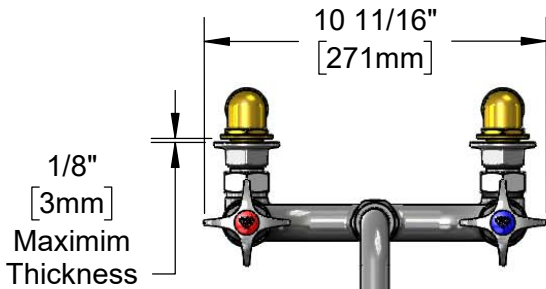

ADA Compliant

This Space for Architect/Engineer Approval

Job Name _____ Date _____

Model Specified _____ Quantity _____

Customer/Wholesaler _____

Contractor _____

Architect/Engineer _____

114X
12" Big-Flo Swing
Nozzle w/ Plain End
Outlet.
Converts to Rigid w/
016807-45
Lock Washer (Included)

Big-Flo
Cartridges &
4-Arm Handles
w/ Color Coded
Indexes

Ø2" [51mm] Flanges

3/4" BSPT
Female Inlets

Rough-In Requirement:
(2) Ø1 1/4" [32mm] Mounting Holes

Product Specifications:
8" Wall Mount Big-Flo Mixing Faucet, Big-Flo Cartridges, 4-Arm Handles, 12" Big-Flo Swing Nozzle & 3/4" BSPT Female Inlets

Model No.
B-0290-BT

Item No.

Travelers Rest, SC: 800-476-4103 • Simi Valley, CA: 800-423-0150 • Fax: 864-834-3518 • www.tsbrass.com

ITEM NO.	SALES NO.	DESCRIPTION
1	114X	12" Big-Flo Swing Nozzle
2	000847-20	Big-Flo Swivel Piece
3	001068-45	O-ring
4	016807-45	Serrated Lock Washer
5	018506-19NS	Blue Button Index, Press-in
6	000925-45	Lab Handle Screw
7	002521-45NS	4-Arm Handle (New Style)
8	006482-40	Big-Flo Cartridge, RTC
9	001019-45	Coupling Nut Washer
10	00BB	3/4" NPT Female Eccentric Flange
11	001005-45	Washer
12	000971-45	Lock Nut, 3/4" NPSM
13	000764-20	Seat, Big-Flo
14	001193-19NS	Red Button Index, Press-in

Product Specifications:
 8" Wall Mount Big-Flo Mixing Faucet, Big-Flo Cartridges, 4-Arm Handles, 12" Big-Flo Swing Nozzle & 3/4" BSPT Female Inlets

Product Compliance:
 ASME A112.18.1 / CSA B125.1
 NSF 61 - Section 9
 NSF 372 (Low Lead Content)
 ANSI A117.1 (ADA)