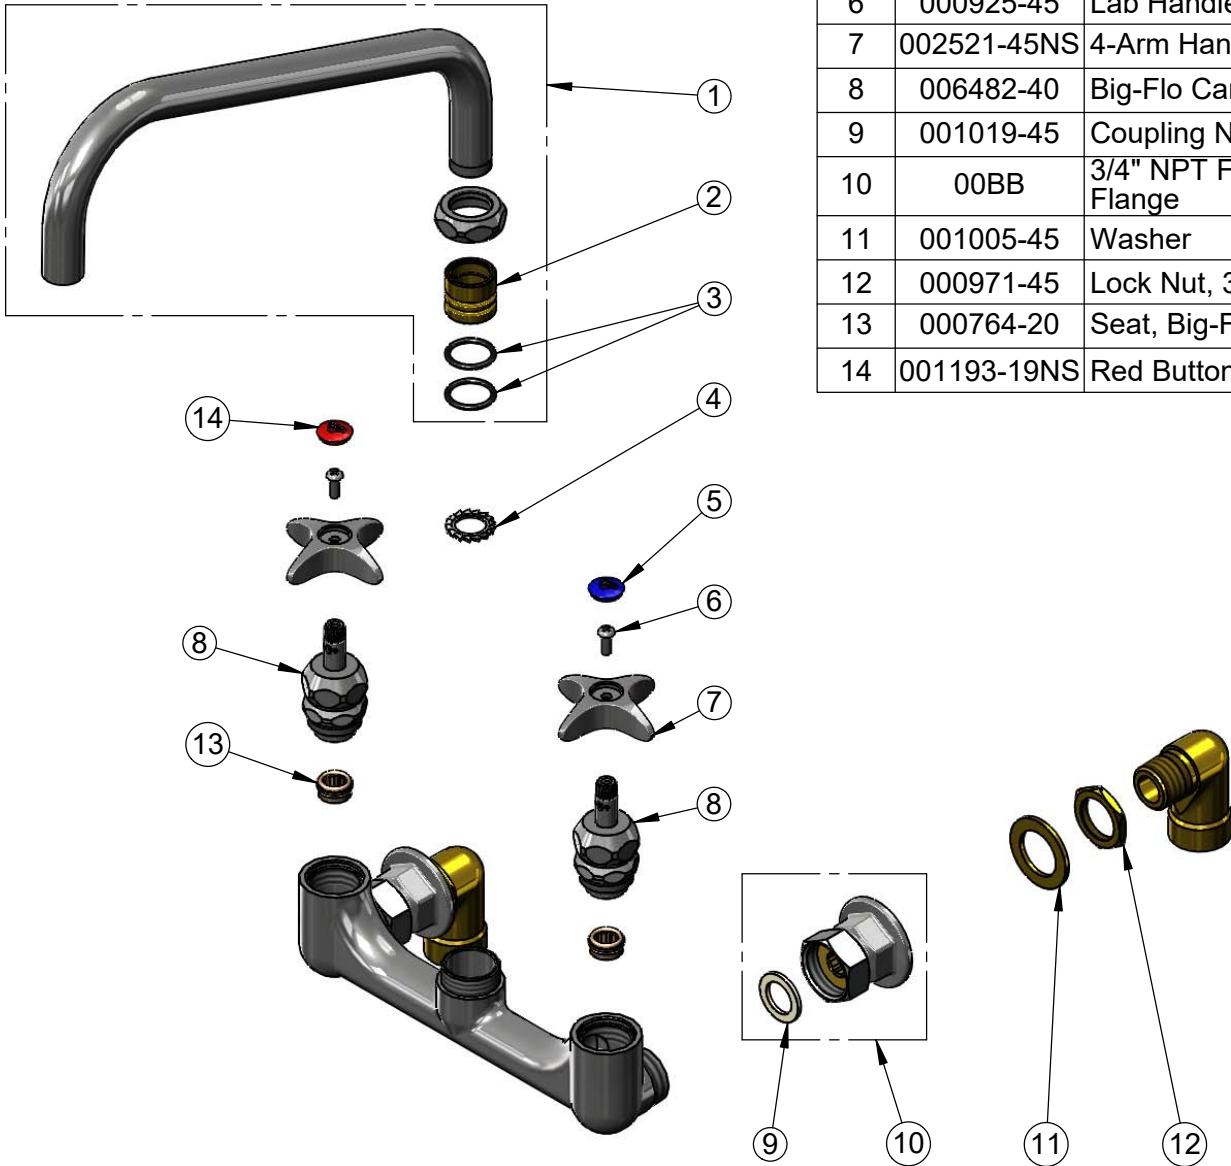

Big-Flo
Cartridges &
4-Arm Handles
w/ Color Coded
Indexes

Ø2" [51mm] Flanges

3/4" BSPT
Female Inlets

Rough-In Requirement:
(2) Ø1 1/4" [32mm] Mounting Holes

Product Specifications:
8" Wall Mount Big-Flo Mixing Faucet, Big-Flo Cartridges, 4-Arm Handles, 12" Big-Flo Swing Nozzle & 3/4" BSPT Female Inlets

Product Compliance:
ASME A112.18.1 / CSA B125.1
NSF 61 - Section 9
NSF 372 (Low Lead Content)
ANSI A117.1 (ADA)

T&S BRASS AND BRONZE WORKS, INC.
 2 Saddleback Cove / P.O. Box 1088
 Travelers Rest, SC 29690

Model No.
B-0290-BT

Item No.

Travelers Rest, SC: 800-476-4103 • Simi Valley, CA: 800-423-0150 • Fax: 864-834-3518 • www.tsbrass.com

ITEM NO.	SALES NO.	DESCRIPTION
1	114X	12" Big-Flo Swing Nozzle
2	000847-20	Big-Flo Swivel Piece
3	001068-45	O-ring
4	016807-45	Serrated Lock Washer
5	018506-19NS	Blue Button Index, Press-in
6	000925-45	Lab Handle Screw
7	002521-45NS	4-Arm Handle (New Style)
8	006482-40	Big-Flo Cartridge, RTC
9	001019-45	Coupling Nut Washer
10	00BB	3/4" NPT Female Eccentric Flange
11	001005-45	Washer
12	000971-45	Lock Nut, 3/4" NPSM
13	000764-20	Seat, Big-Flo
14	001193-19NS	Red Button Index, Press-in

Product Specifications:
 8" Wall Mount Big-Flo Mixing Faucet, Big-Flo Cartridges, 4-Arm Handles, 12" Big-Flo Swing Nozzle & 3/4" BSPT Female Inlets

Product Compliance:
 ASME A112.18.1 / CSA B125.1
 NSF 61 - Section 9
 NSF 372 (Low Lead Content)
 ANSI A117.1 (ADA)