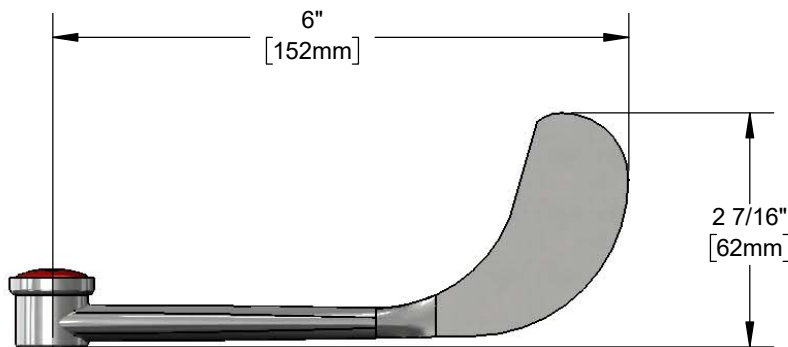

Architect/Engineering Specifications:

6" wrist action handle with red index and screw. Fits all standard T&S Eterna and Cerama cartridges.

Job Name _____
 Model Specified _____ Quantity _____
 Variations Specified _____
 Date _____

Features & Benefits:

- 6" wrist action handle w/ red index & screw
- Material: Chrome plated brass handle

Product Compliance:

- N/A

Warranty: One Year (Limited)

Performance Data:

- N/A