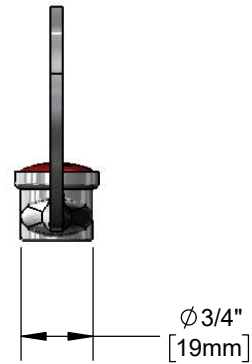

Architect/Engineering Specifications:

6" wrist action handle with red index and screw. Fits all standard T&S Eterna and Cerama cartridges.

Job Name _____
 Model Specified _____ Quantity _____
 Variations Specified _____
 Date _____

Features & Benefits:

- 6" wrist action handle w/ red index & screw
- Material: Chrome plated brass handle

Product Compliance:

- N/A

Warranty: One Year (Limited)

Performance Data:

- N/A