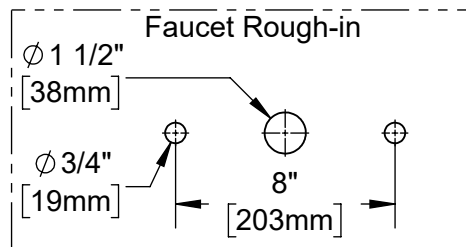

### Product Specifications:

Single Lever Deck Mount Faucet w/ 9" Swivel Spout, Flexible Supply Hoses, 10" Deckplate, Ceramic Cartridge, Temperature Limit Stop, 6" Handle & 4' Sidespray