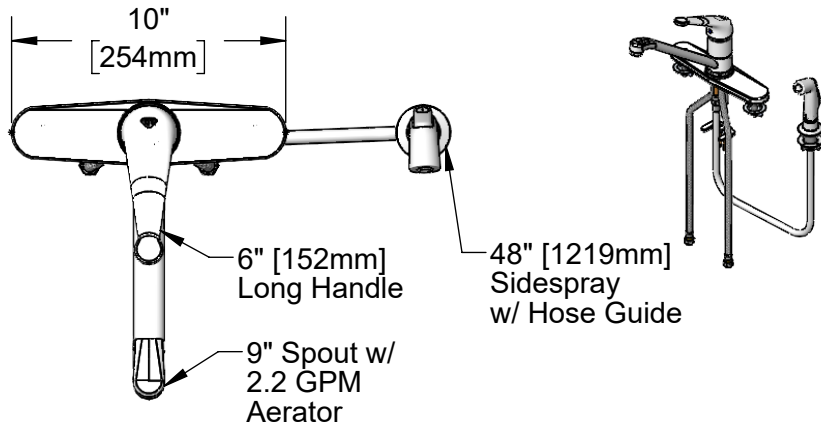

T&S BRASS AND BRONZE WORKS, INC.

2 Saddleback Cove / P.O. Box 1088
Travelers Rest, SC 29690

Model No.

B-2730-LH

Item No.

Travelers Rest, SC: 800-476-4103 • Simi Valley, CA: 800-423-0150 • Fax: 864-834-3518 • www.tsbrass.com