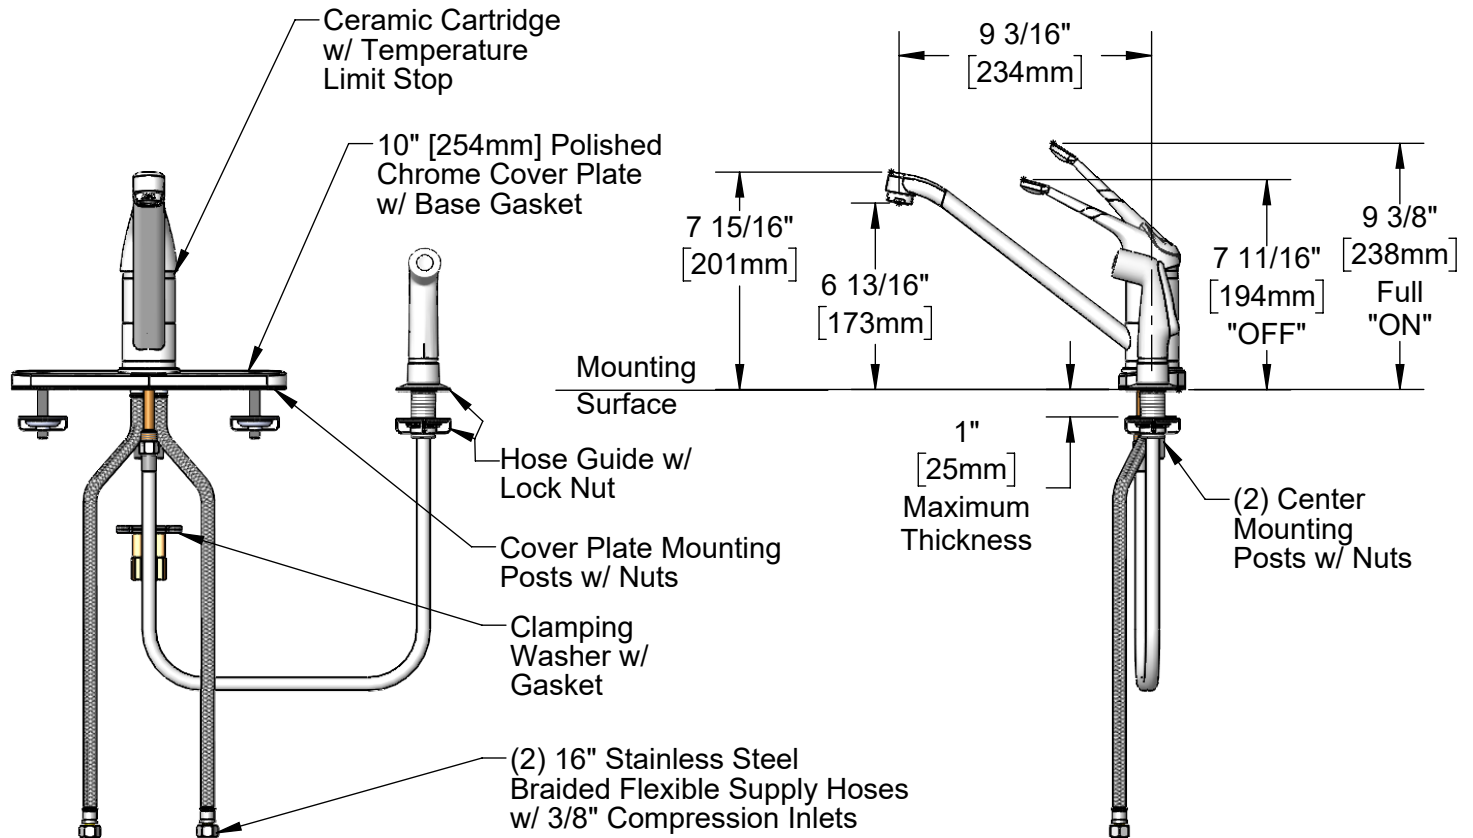

### Product Specifications:

Single Lever Deck Mount Faucet w/ 9" Swivel Spout, Flexible Supply Hoses, 10" Deckplate, Ceramic Cartridge, Temperature Limit Stop, 6" Handle & 4' Sidespray

ITEM NO.	SALES NO.	DESCRIPTION
1	013429-45	Single Lever Long Handle
2	016675-45	Set Screw
3	014173-45	Index, Temperature
4	016661-45	Trim Ring
5	016663-45	Locking Nut
6	B-0199-04	Aerator, 2.2 GPM - 15/16-27 Male
7	016879-45	16" Flexible Supply Hose (2)
8	015400-45	Temperature Limit Stop
9	013080-45	Ceramic Cartridge w/ Temperature Limit Stop
10	014161-45	Deck Plate
11	014160-45	Deck Plate Gasket
12	014162-45	Mounting Post & Nut Kit (Set of 2)
13	014163-45	Center Mounting Kit
14	013842-45NS	48" Sidespray w/ Hose Guide, 1/4-18 NPSM Female (New Style)
15	017150-45K	Base Seal (2)
16	B-2730-DRK	Diverter Repair Kit

**Product Specifications:**

Single Lever Deck Mount Faucet w/ 9" Swivel Spout, Flexible Supply Hoses, 10" Deckplate, Ceramic Cartridge, Temperature Limit Stop, 6" Handle & 4' Sidespray

**Product Compliance:**