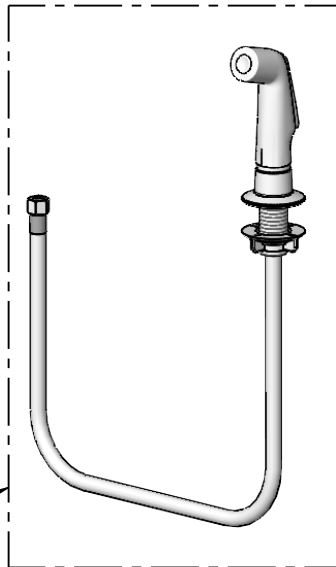

### Product Specifications:

Single Lever Deck Mount Faucet w/ 9" Swivel Spout, Flexible Supply Hoses, 10" Deckplate, Ceramic Cartridge, Temperature Limit Stop, 6" Handle & 4' Sidespray

# T&S BRASS AND BRONZE WORKS, INC.

2 Saddleback Cove / P.O. Box 1088  
Travelers Rest, SC 29690

Model No.

**B-2730-LH**

Item No.

Travelers Rest, SC: 800-476-4103 • Simi Valley, CA: 800-423-0150 • Fax: 864-834-3518 • www.tsbrass.com

ITEM NO.	SALES NO.	DESCRIPTION
1	013429-45	Single Lever Long Handle
2	016675-45	Set Screw
3	014173-45	Index, Temperature
4	016661-45	Trim Ring
5	016663-45	Locking Nut
6	B-0199-04	Aerator, 2.2 GPM - 15/16-27 Male
7	016879-45	16" Flexible Supply Hose (2)
8	015400-45	Temperature Limit Stop
9	013080-45	Ceramic Cartridge w/ Temperature Limit Stop
10	014161-45	Deck Plate
11	014160-45	Deck Plate Gasket
12	014162-45	Mounting Post & Nut Kit (Set of 2)
13	014163-45	Center Mounting Kit
14	013842-45NS	48" Sidespray w/ Hose Guide, 1/4-18 NPSM Female (New Style)
15	017150-45K	Base Seal (2)
16	B-2730-DRK	Diverter Repair Kit

**Product Specifications:**

Single Lever Deck Mount Faucet w/ 9" Swivel Spout, Flexible Supply Hoses, 10" Deckplate, Ceramic Cartridge, Temperature Limit Stop, 6" Handle & 4' Sidespray

**Product Compliance:**