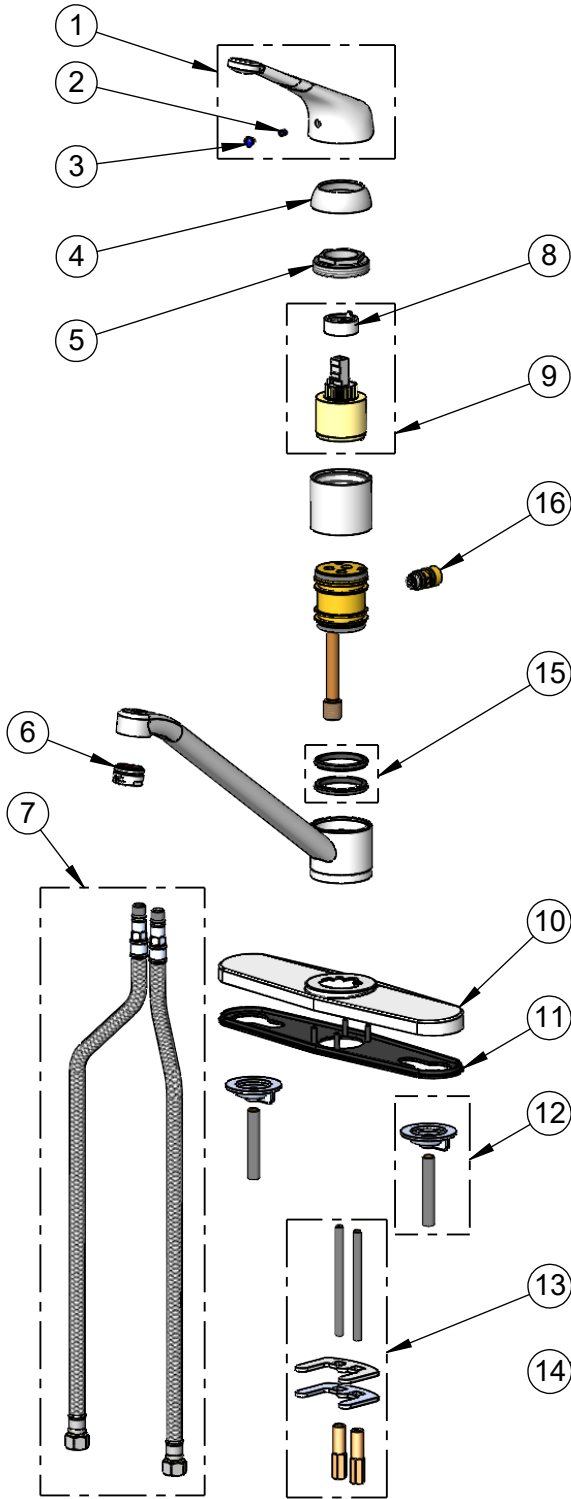

### Product Specifications:

Single Lever Deck Mount Faucet w/ 9" Swivel Spout, Flexible Supply Hoses, 10" Deckplate, Ceramic Cartridge, Temperature Limit Stop, 6" Handle & 4' Sidespray

ITEM NO.	SALES NO.	DESCRIPTION
1	013429-45	Single Lever Long Handle
2	016675-45	Set Screw
3	014173-45	Index, Temperature
4	016661-45	Trim Ring
5	016663-45	Locking Nut
6	B-0199-04	Aerator, 2.2 GPM - 15/16-27 Male
7	016879-45	16" Flexible Supply Hose (2)
8	015400-45	Temperature Limit Stop
9	013080-45	Ceramic Cartridge w/ Temperature Limit Stop
10	014161-45	Deck Plate
11	014160-45	Deck Plate Gasket
12	014162-45	Mounting Post & Nut Kit (Set of 2)
13	014163-45	Center Mounting Kit
14	013842-45NS	48" Sidespray w/ Hose Guide, 1/4-18 NPSM Female (New Style)
15	017150-45K	Base Seal (2)
16	B-2730-DRK	Diverter Repair Kit

**Product Specifications:**

Single Lever Deck Mount Faucet w/ 9" Swivel Spout, Flexible Supply Hoses, 10" Deckplate, Ceramic Cartridge, Temperature Limit Stop, 6" Handle & 4' Sidespray

**Product Compliance:**