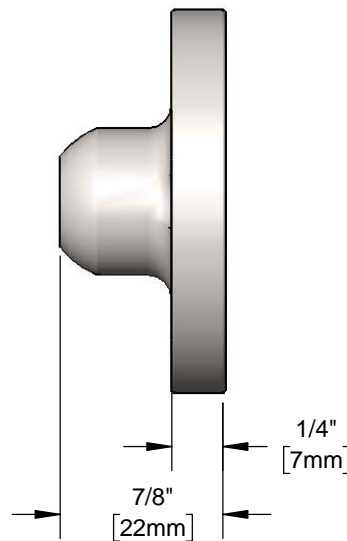

**Architect/Engineering Specifications:**

Polished chrome plated guide bushing and hardware.

Job Name \_\_\_\_\_  
 Model Specified \_\_\_\_\_ Quantity \_\_\_\_\_  
 Variations Specified \_\_\_\_\_  
 Date \_\_\_\_\_

**Features & Benefits:**

- Chrome plated guide bushing
- Furnished with (2) screws
- For use with remote control rod
- Material: Polished chrome plated body

**Product Compliance:**

- N/A

**Warranty:** One Year (Limited)