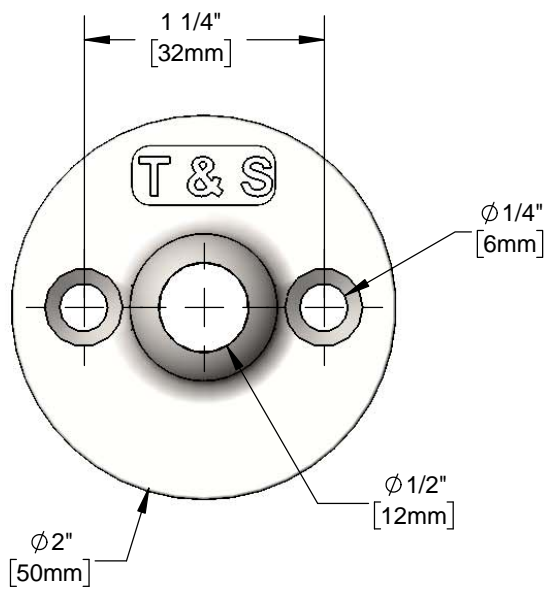

**Architect/Engineering Specifications:**

Polished chrome plated guide bushing and hardware.

Job Name \_\_\_\_\_  
 Model Specified \_\_\_\_\_ Quantity \_\_\_\_\_  
 Variations Specified \_\_\_\_\_  
 Date \_\_\_\_\_

**Features & Benefits:**

- Chrome plated guide bushing
- Furnished with (2) screws
- For use with remote control rod
- Material: Polished chrome plated body

**Product Compliance:**

- N/A

**Warranty:** One Year (Limited)