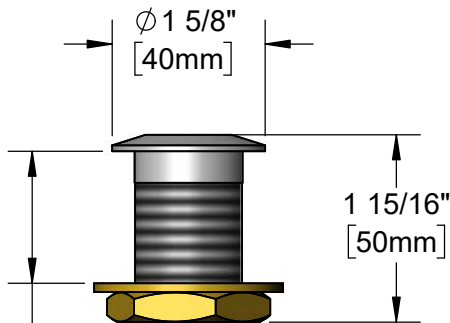

Washer

Locknut

1 3/8"
 [35mm]
 Maximum
 Thickness

Product Specifications:
 Flush Plate Assembly w/ Crowned Top, Lock Nut & Washer for
 Use w/ BL-9000 Series Rods

Product Compliance: