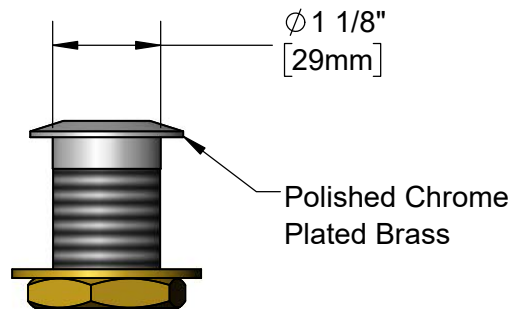

Washer

Locknut

1 3/8"
 [35mm]
 Maximum
 Thickness

Product Specifications:
 Flush Plate Assembly w/ Crowned Top, Lock Nut & Washer for
 Use w/ BL-9000 Series Rods

Product Compliance: