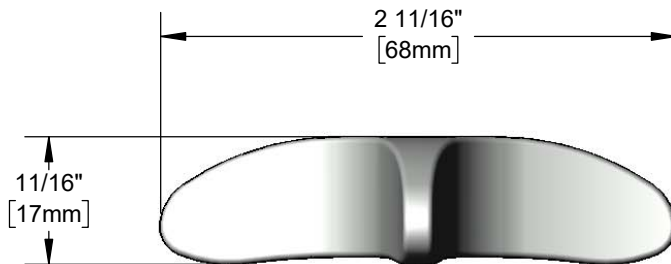

Architect/Engineering Specifications:

Polished chrome plated 4-arm handle.

Job Name _____
 Model Specified _____ Quantity _____
 Variations Specified _____
 Date _____

Features & Benefits:

- Polished chrome plated 4-arm handle
- Fits all T&S branded faucets
- Material: Chrome plated metal handle