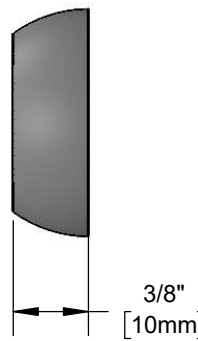

Architect/Engineering Specifications:

Polished chrome plated brass trim ring.

Job Name \_\_\_\_\_  
 Model Specified \_\_\_\_\_ Quantity \_\_\_\_\_  
 Variations Specified \_\_\_\_\_  
 Date \_\_\_\_\_

Features & Benefits:

- Trim ring for LakeCrest single lever faucets
- Material: Polished chrome plated brass

Product Compliance:

- N/A

Warranty: One Year (Limited)

Performance Data:

- N/A