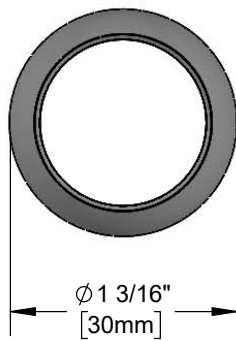

Architect/Engineering Specifications:

Polished chrome plated brass trim ring.

Job Name \_\_\_\_\_  
 Model Specified \_\_\_\_\_ Quantity \_\_\_\_\_  
 Variations Specified \_\_\_\_\_  
 Date \_\_\_\_\_

Features & Benefits:

- Trim ring for LakeCrest single lever faucets
- Material: Polished chrome plated brass

Product Compliance:

- N/A

Warranty: One Year (Limited)

Performance Data:

- N/A