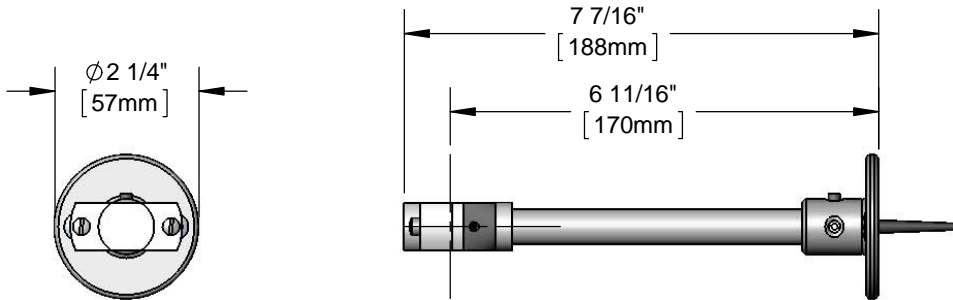

Architect/Engineering Specifications:

Polished chrome plated brass 6" wall bracket and mounting screws, fits 3/4" NPT risers.

Job Name _____

Model Specified _____ Quantity _____

Variations Specified _____

Date _____

Features & Benefits:

- Polished chrome plated brass 6" wall bracket
- Fits 3/4" NPT risers
- Includes mounting screws
- Material: Polished chrome plated brass body

Product Compliance:

- N/A

Warranty: One Year (Limited)