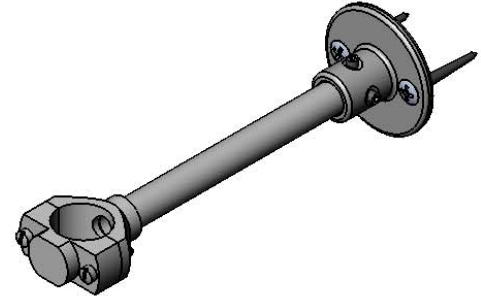

Architect/Engineering Specifications:

Polished chrome plated brass 6" wall bracket and mounting screws, fits 3/4" NPT risers.

Job Name _____

Model Specified _____ Quantity _____

Variations Specified _____

Date _____

Features & Benefits:

- Polished chrome plated brass 6" wall bracket
- Fits 3/4" NPT risers
- Includes mounting screws
- Material: Polished chrome plated brass body

Product Compliance:

- N/A

Warranty: One Year (Limited)