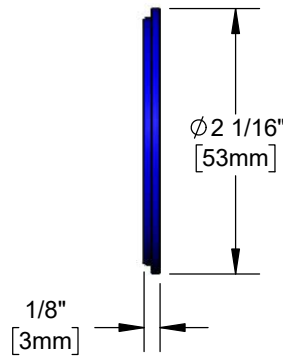

Architect/Engineering Specifications:

Ø2 1/16" blue rubber washer for aesthetic faucets.

Job Name _____
 Model Specified _____ Quantity _____
 Variations Specified _____
 Date _____

Features & Benefits:

- Blue washer for T&S aesthetic faucets
- Material: Plastic