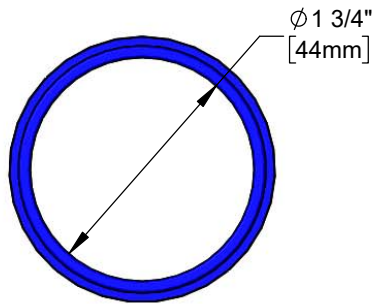

Architect/Engineering Specifications:

Ø2 1/16" blue rubber washer for aesthetic faucets.

Job Name _____
 Model Specified _____ Quantity _____
 Variations Specified _____
 Date _____

Features & Benefits:

- Blue washer for T&S aesthetic faucets
- Material: Plastic