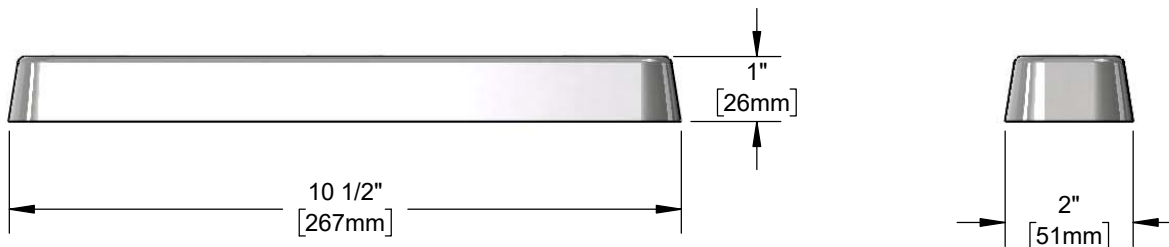

**Architect/Engineering Specifications:**

Polished chrome plated escutcheon for 8" c/c workboard faucets with T&S Eterna or Cerama cartridges.

Job Name \_\_\_\_\_  
 Model Specified \_\_\_\_\_ Quantity \_\_\_\_\_  
 Variations Specified \_\_\_\_\_  
 Date \_\_\_\_\_

**Features & Benefits:**

- Escutcheon for 8" workboard faucets with either Eterna or Cerama cartridges
- Material: Polished chrome plated metal

**Product Compliance:**

- N/A

**Warranty:** One Year (Limited)